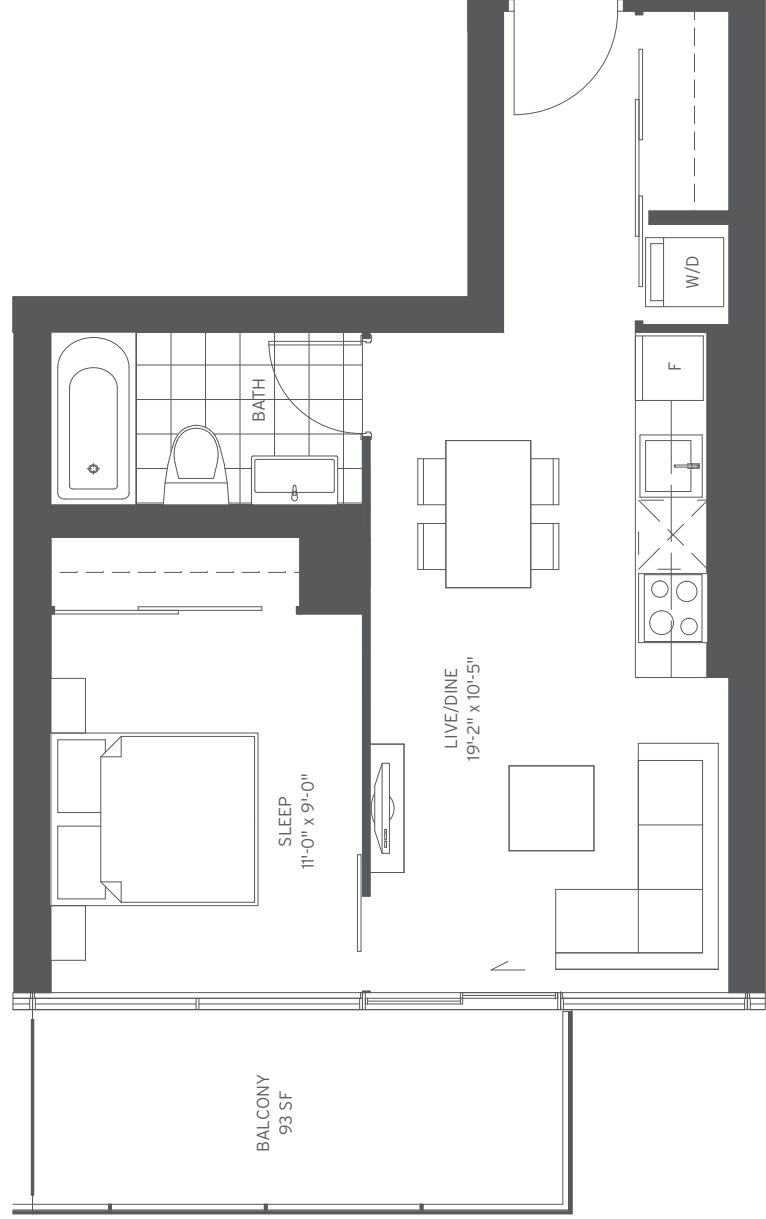

ONE BEDROOM INTERIOR 499 SF

ET13

Sizes and specifications subject to change without notice. E. + O.E.