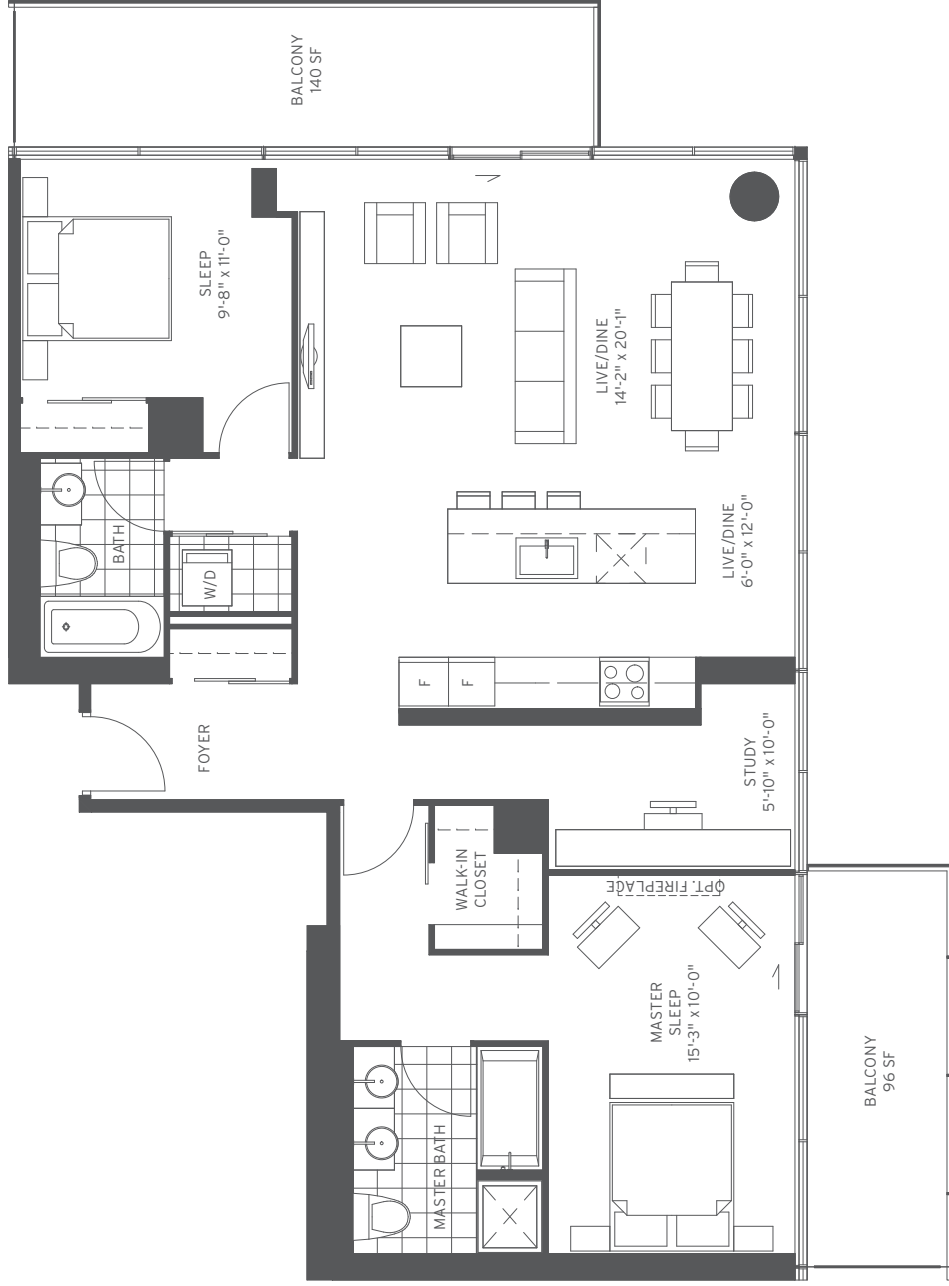

TWO BEDROOM + DEN INTERIOR 1214 SF

PH 3

Sizes and specifications subject to change without notice. E + O. E.