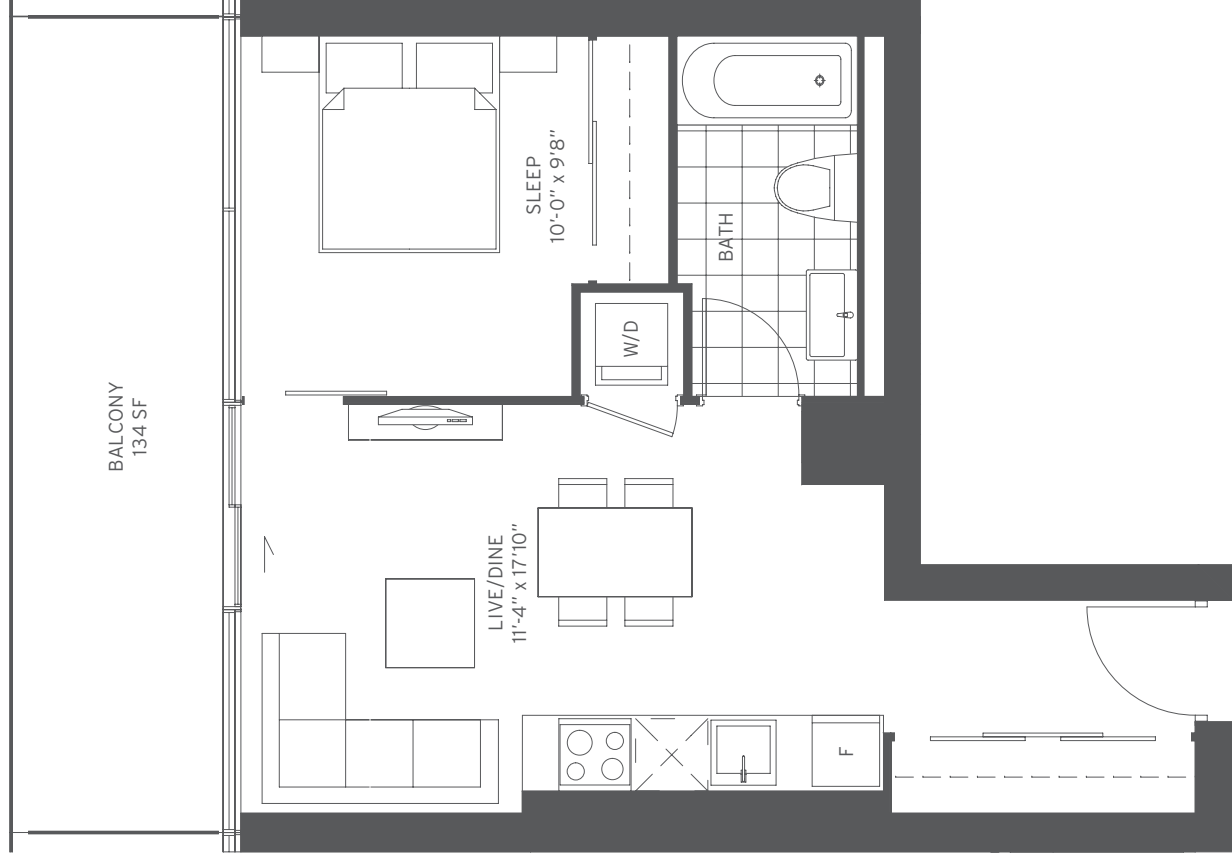

ONE BEDROOM INTERIOR 501 SF

Sizes and specifications subject to change without notice. E.+O.E.

ER