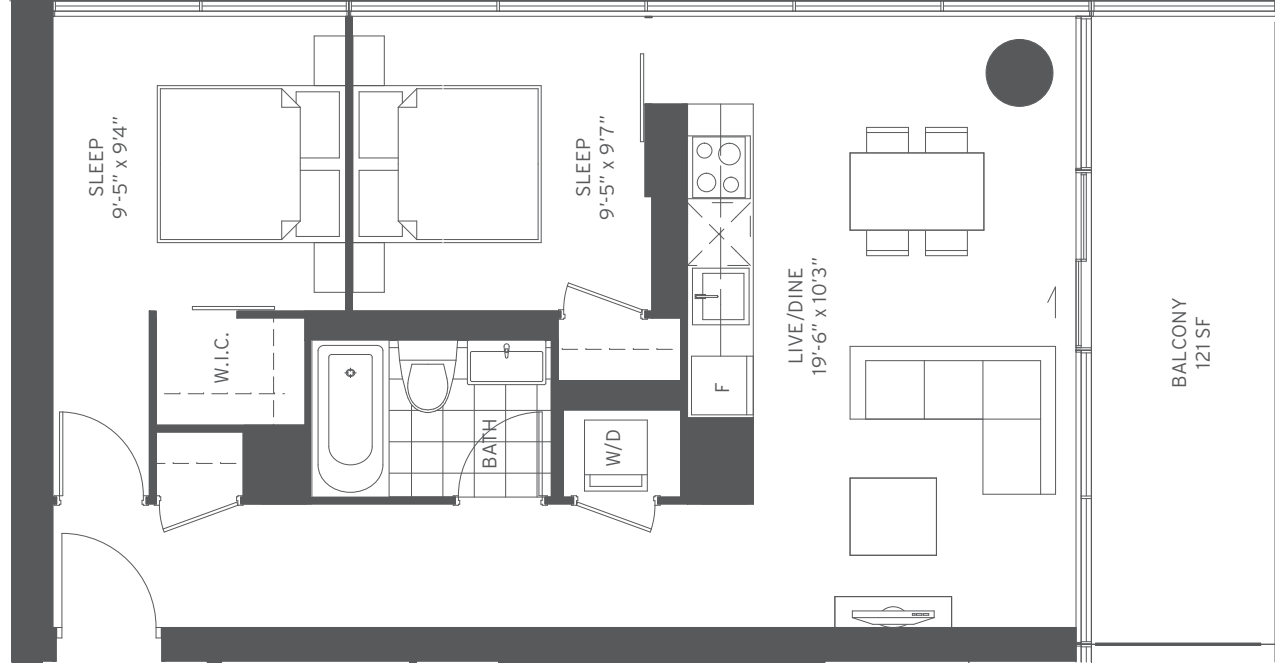

TWO BEDROOM INTERIOR 709 SF

Sizes and specifications subject to change without notice. E.+O.E.

Pr3