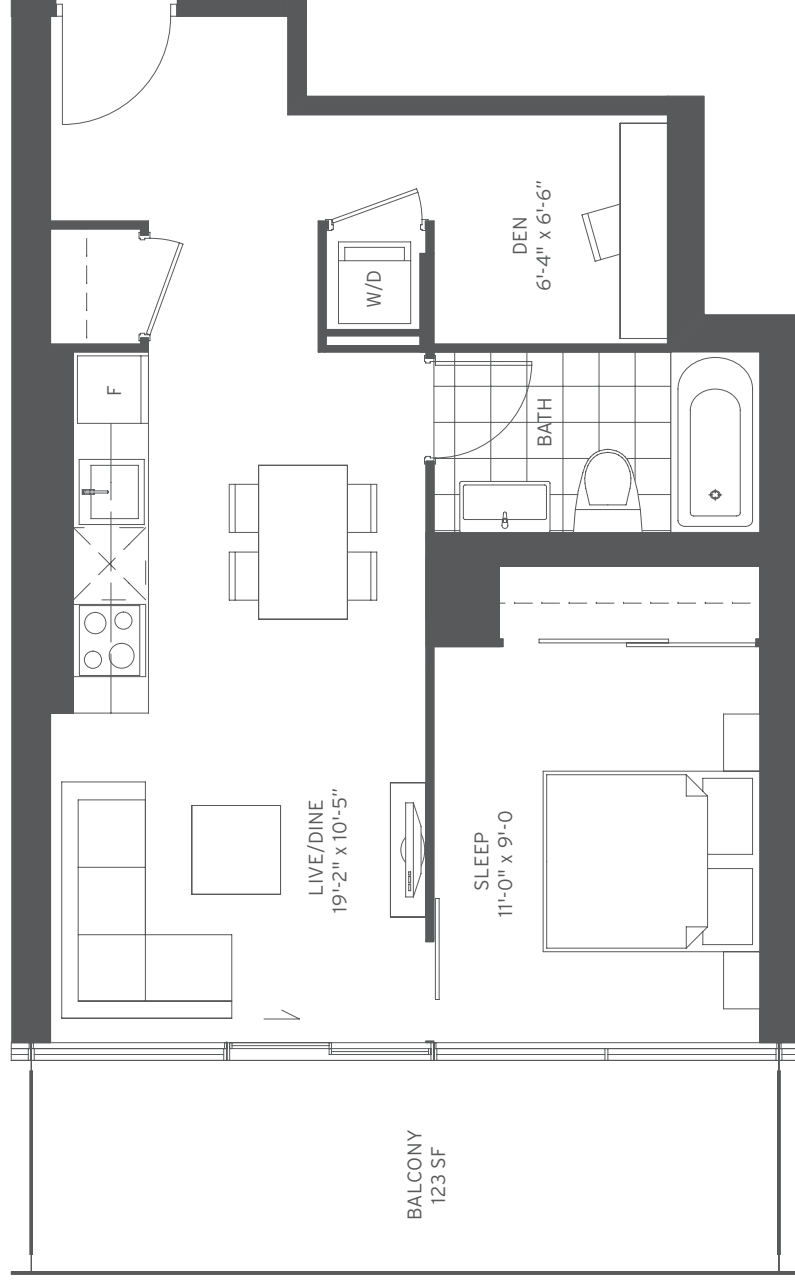

ONE BEDROOM + DEN INTERIOR 561 SF

Sizes and specifications subject to change without notice. E.+O.E.

12