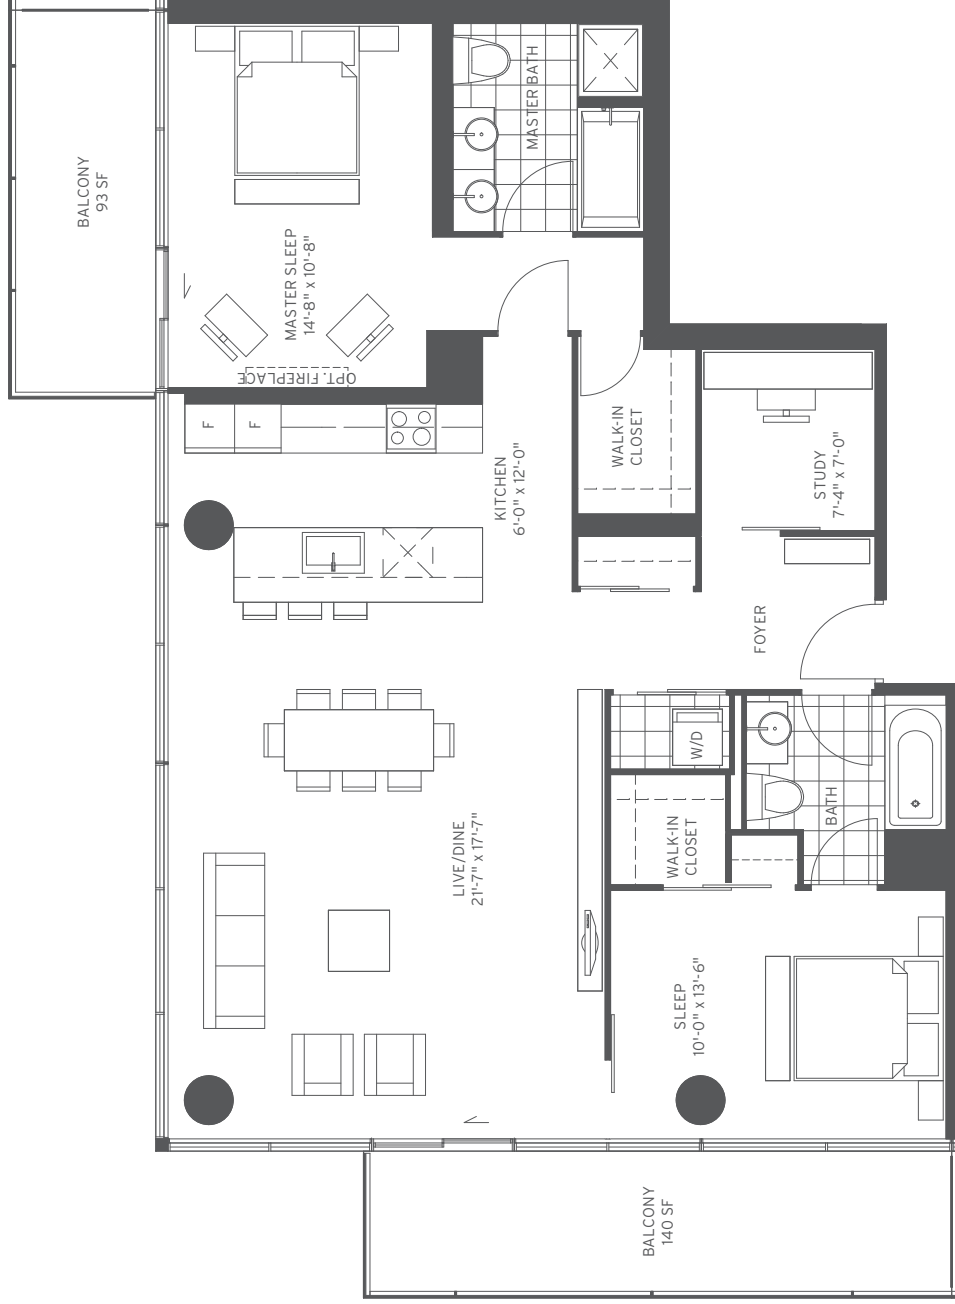

TWO BEDROOM + DEN INTERIOR 1288 SF

PH 6