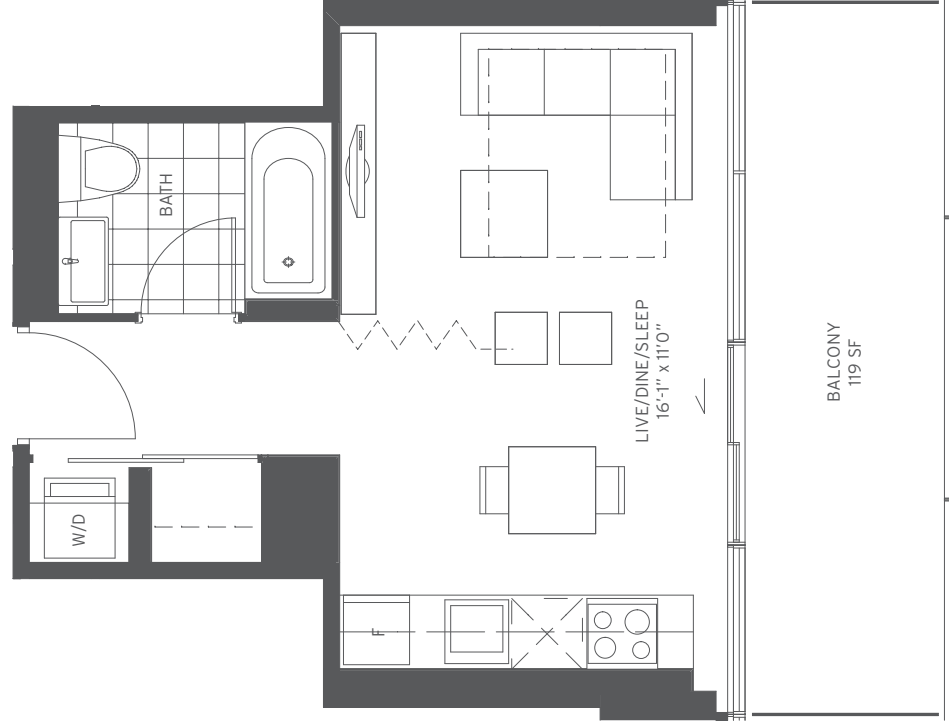

STUDIO INTERIOR 344 SF

1111

Sizes and specifications subject to change without notice. E. + O.E.