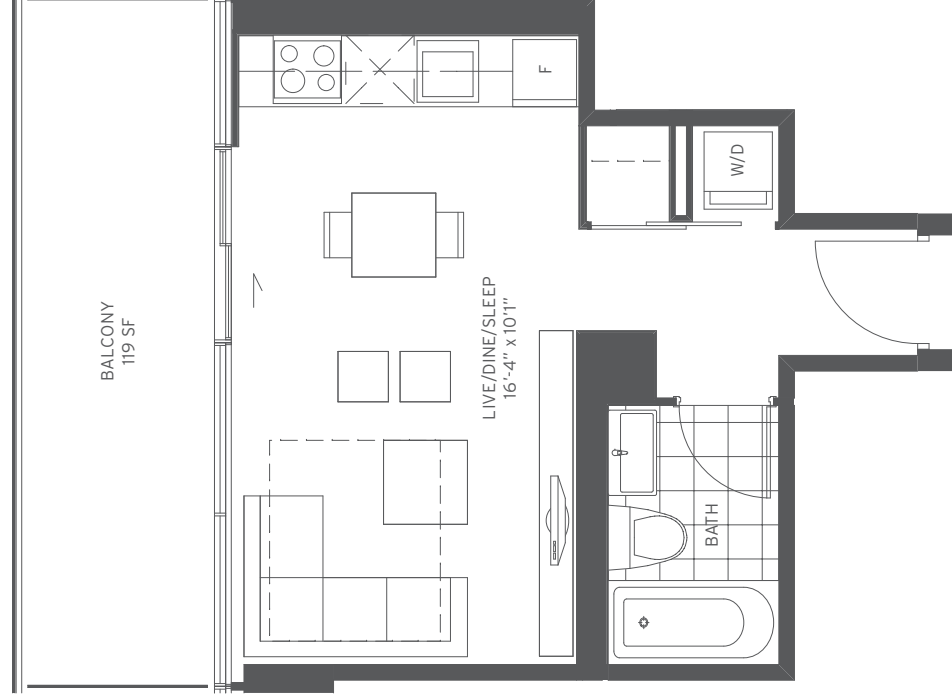

STUDIO INTERIOR 330 SF

ET4

Sizes and specifications subject to change without notice. E. + O.E.