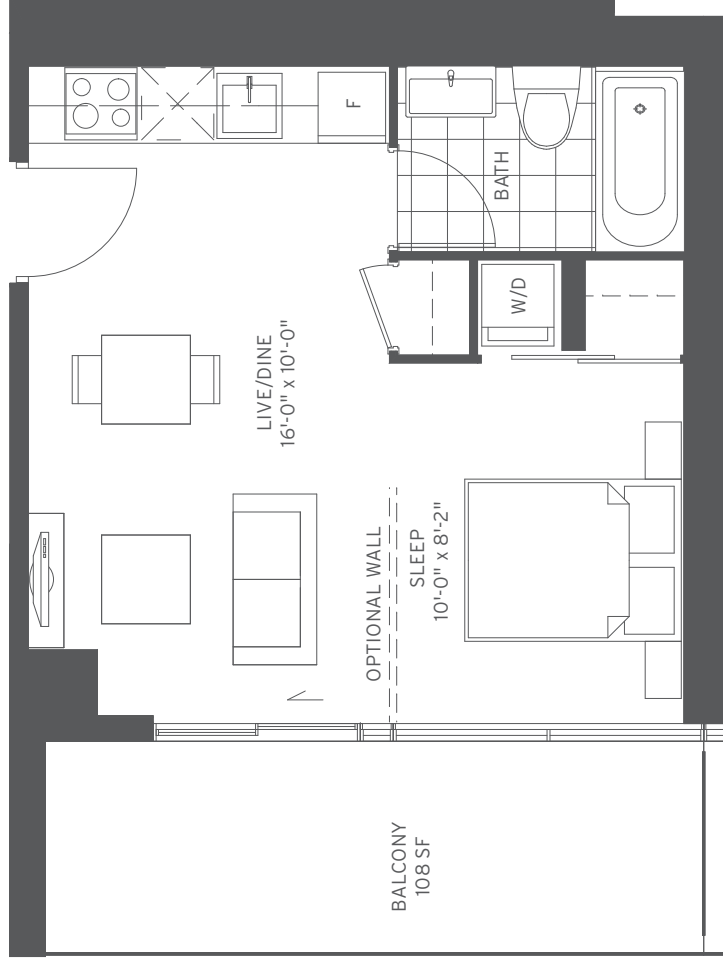

STUDIO INTERIOR 395 SF

Sizes and specifications subject to change without notice. E.+O.E.

2