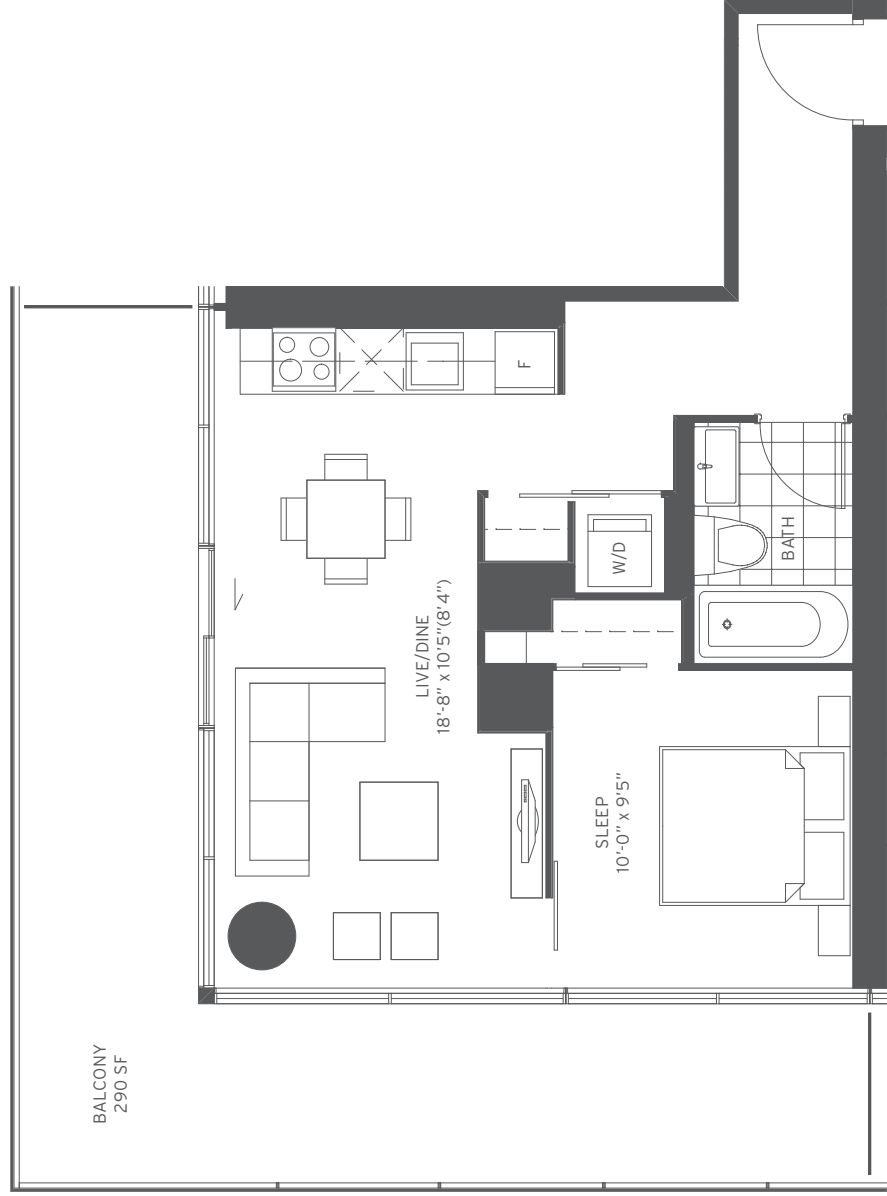

## ONE BEDROOM INTERIOR 714 SF

# 714

**ONE BEDROOM + DEN INTERIOR 556 SF**

Sizes and specifications subject to change without notice. E. + O.E.

**LET 2**

FLOORS: 10-15

## ONE BEDROOM INTERIOR 514 SF

Sizes and specifications subject to change without notice. E. + O.E.