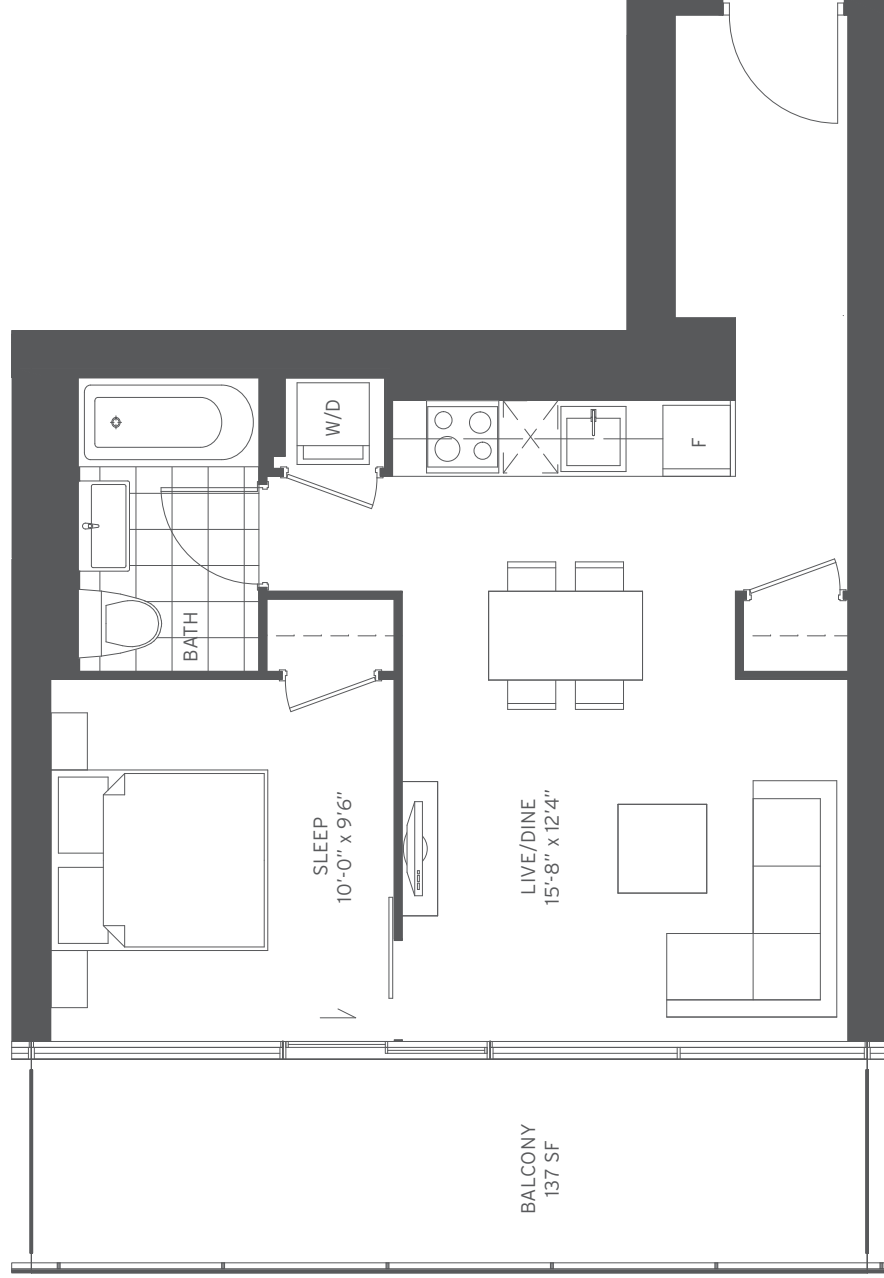

Sizes and specifications subject to change without notice. E + O.E.

**ONE BEDROOM + DEN INTERIOR 561 SF**

Sizes and specifications subject to change without notice. E.+O.E.

12

**ONE BEDROOM INTERIOR 529 SF**