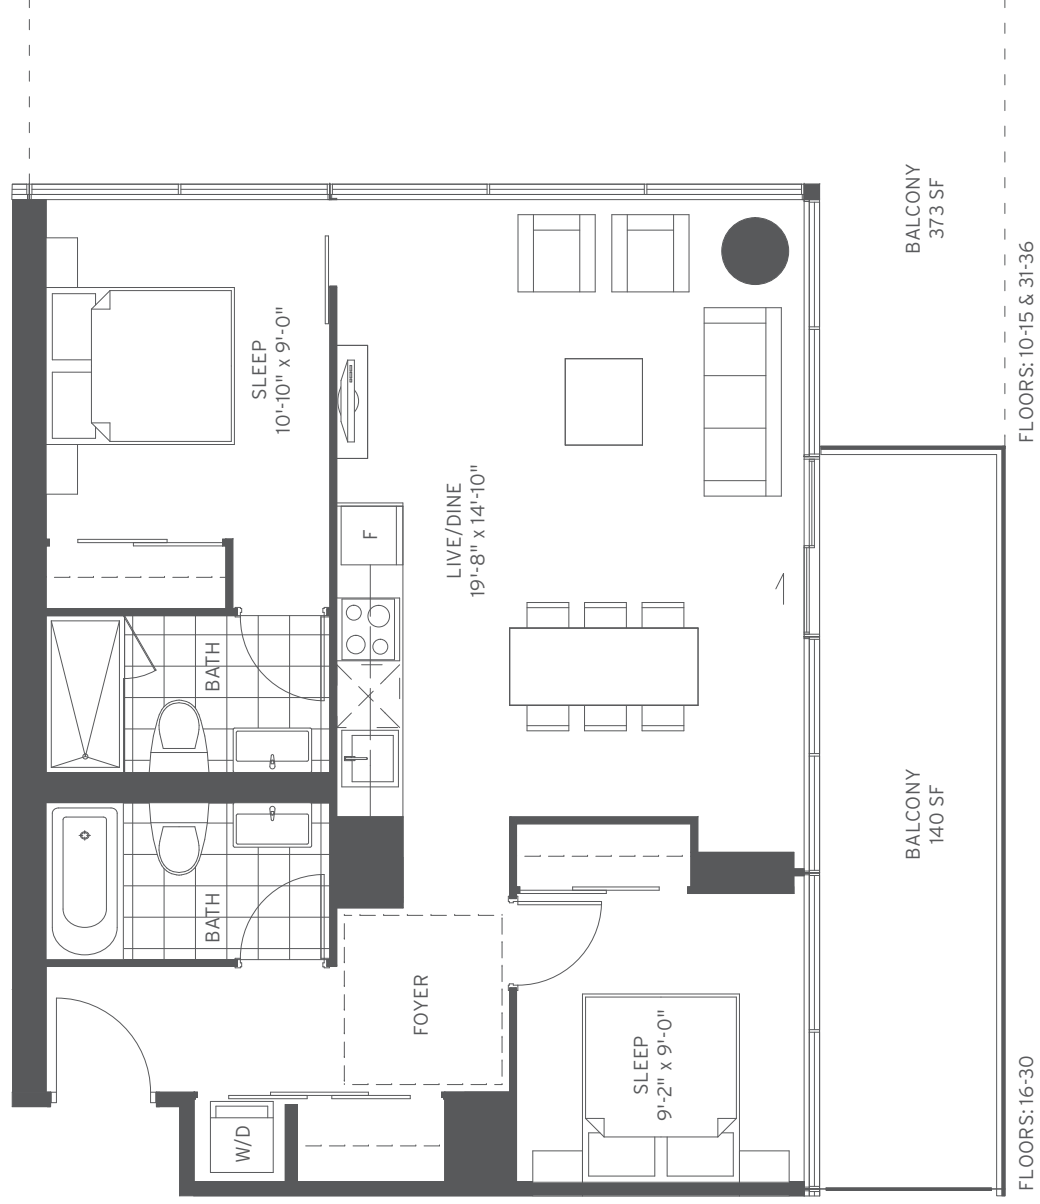

FLOORS: 16-30

FLOORS: 10-15/31-36

TWO BEDROOM INTERIOR 794 SF

Sizes and specifications subject to change without notice. E.+O.E.