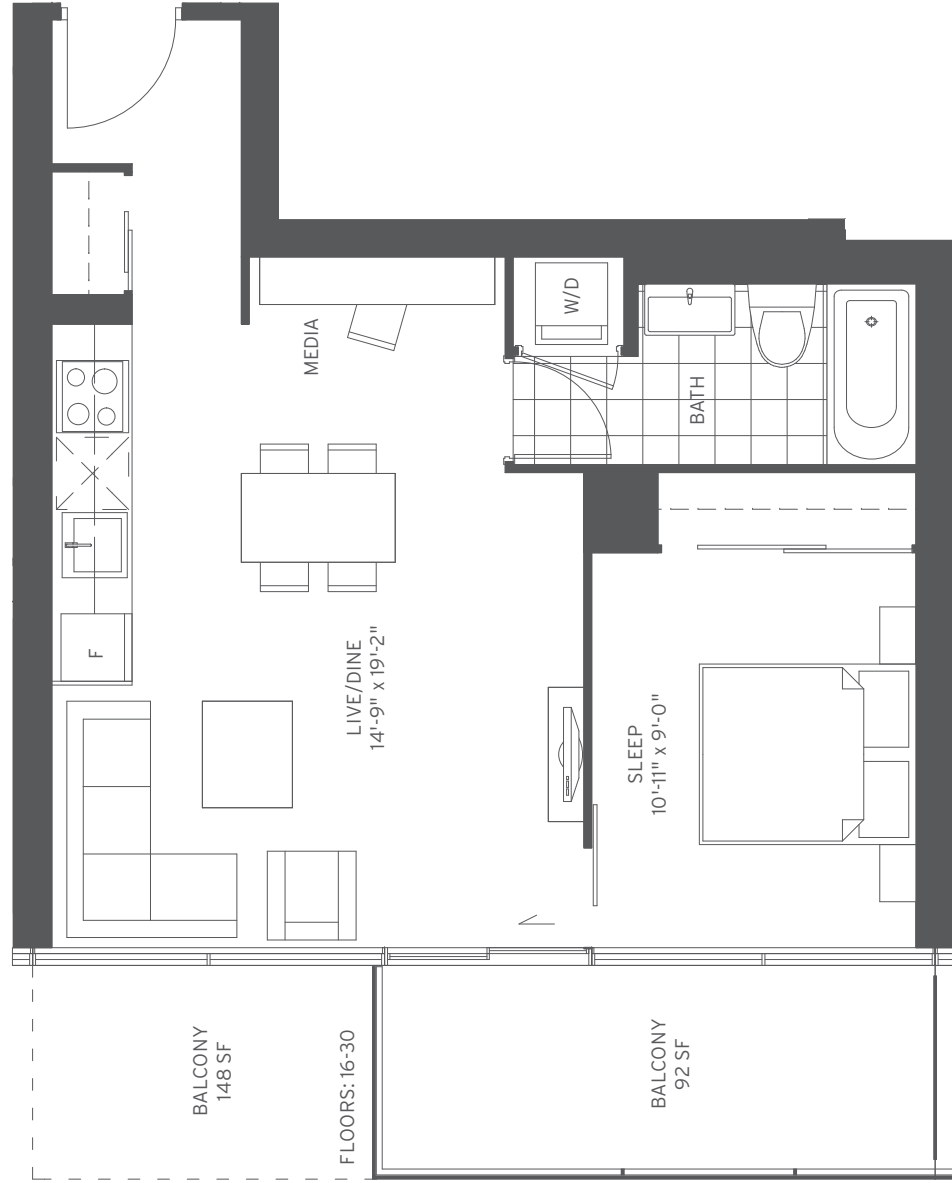

FLOORS: 16-30

FLOORS: 10/15/31/36

ONE BEDROOM + MEDIA INTERIOR 555 SF

FLOORS: 10-15 & 31-36

BALCONY
148 SF

FLOORS: 16-30

BALCONY
92 SF