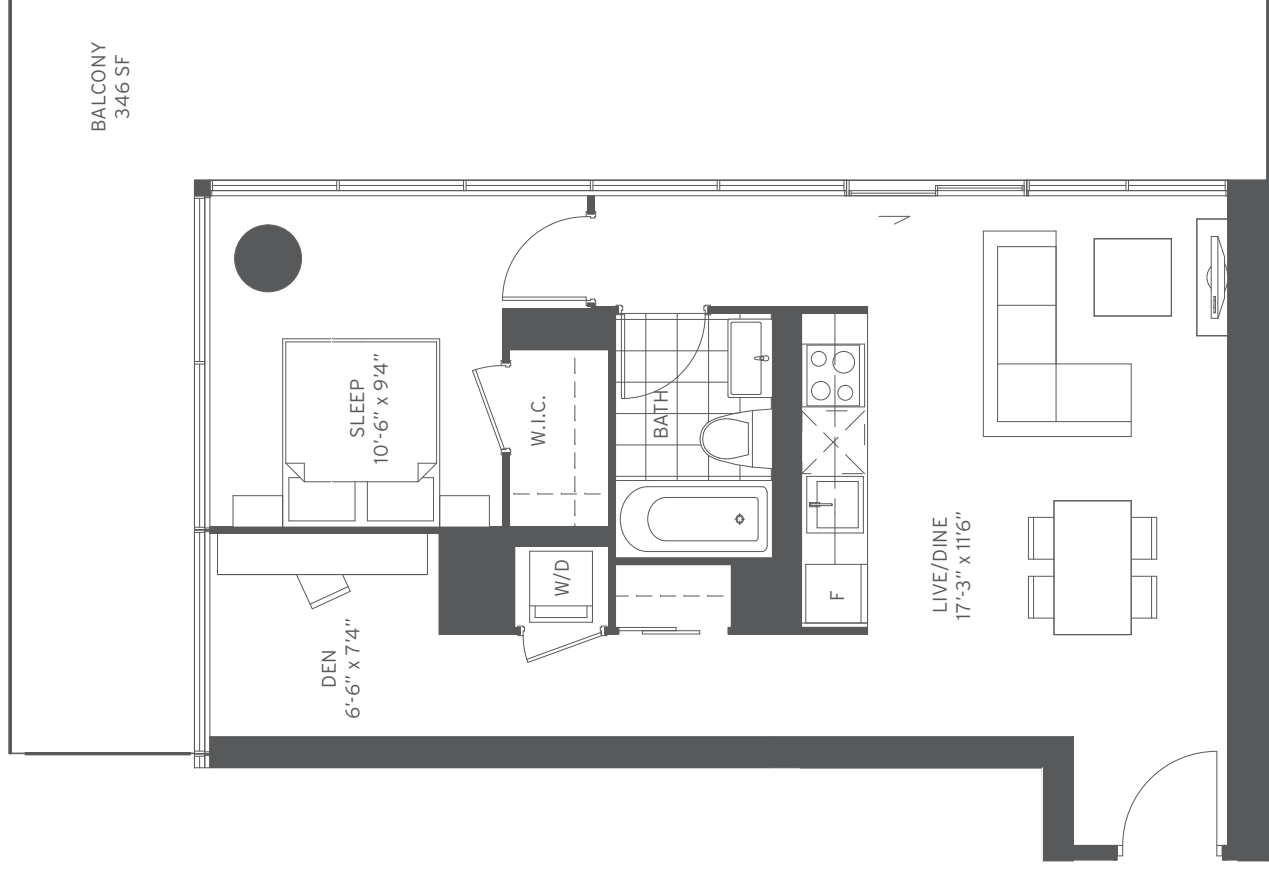

## ONE BEDROOM INTERIOR 520 SF

Sizes and specifications subject to change without notice. E.+O.E.

**ONE BEDROOM + DEN INTERIOR 654 SF**

Sizes and specifications subject to change without notice. E.+O.E.

8  
P