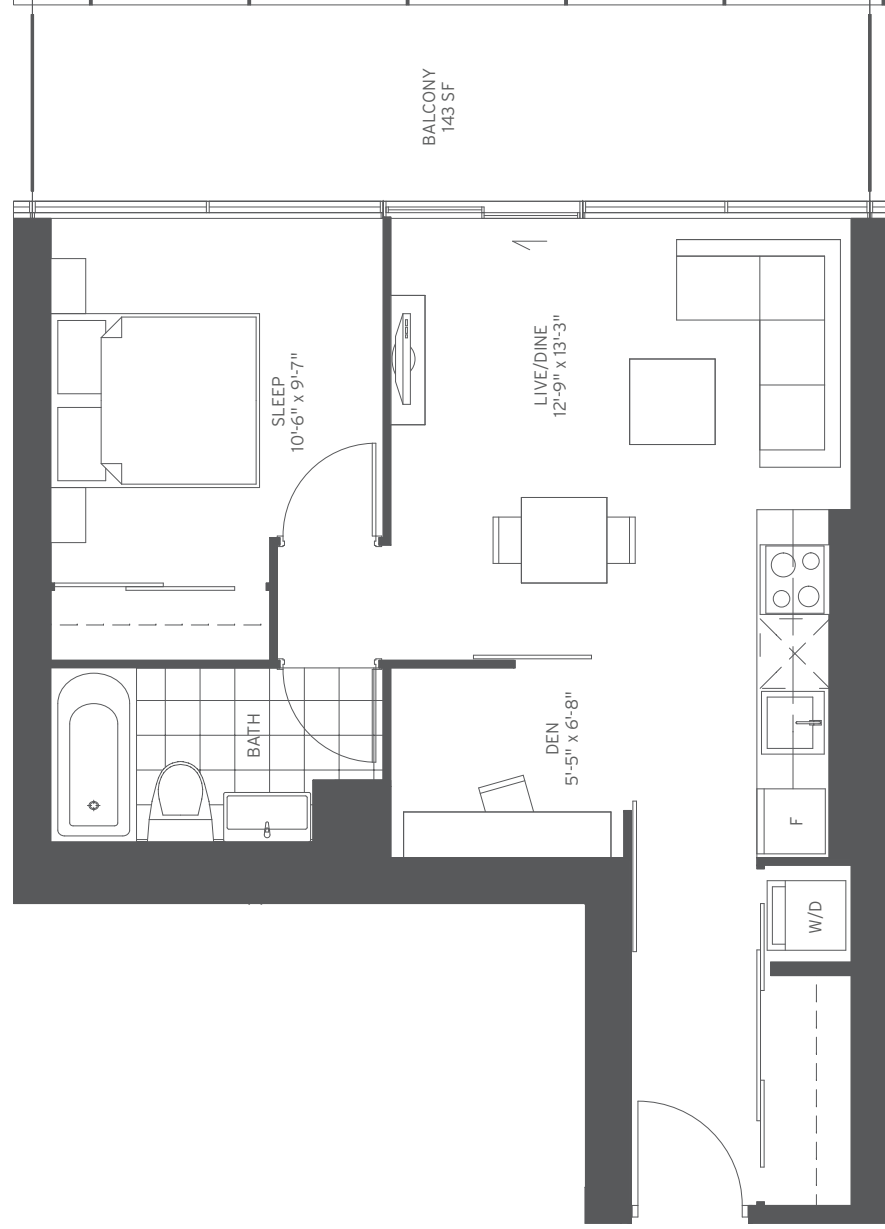

ONE BEDROOM + DEN INTERIOR 562 SF

562