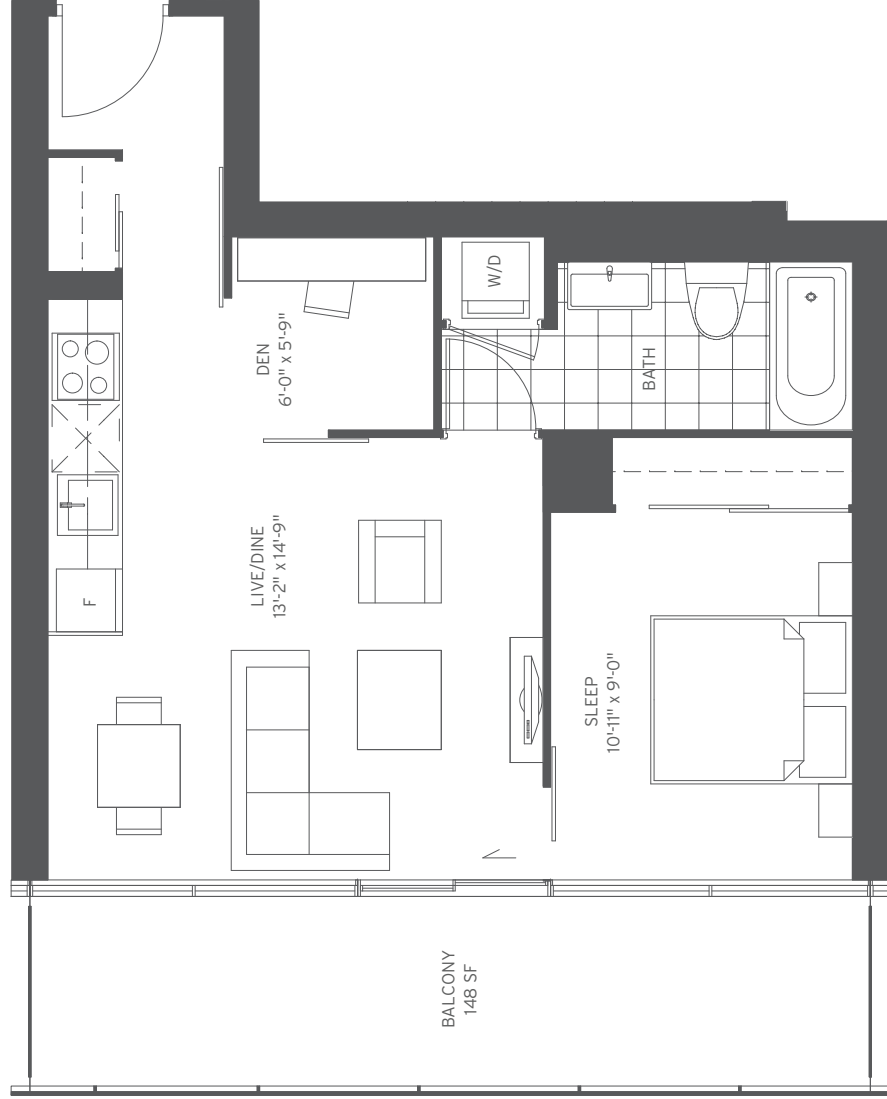

## ONE BEDROOM INTERIOR 714 SF

# 714

**ONE BEDROOM + DEN INTERIOR 556 SF**

Sizes and specifications subject to change without notice. E. + O.E.

**LET 2**

FLOORS: 10-15