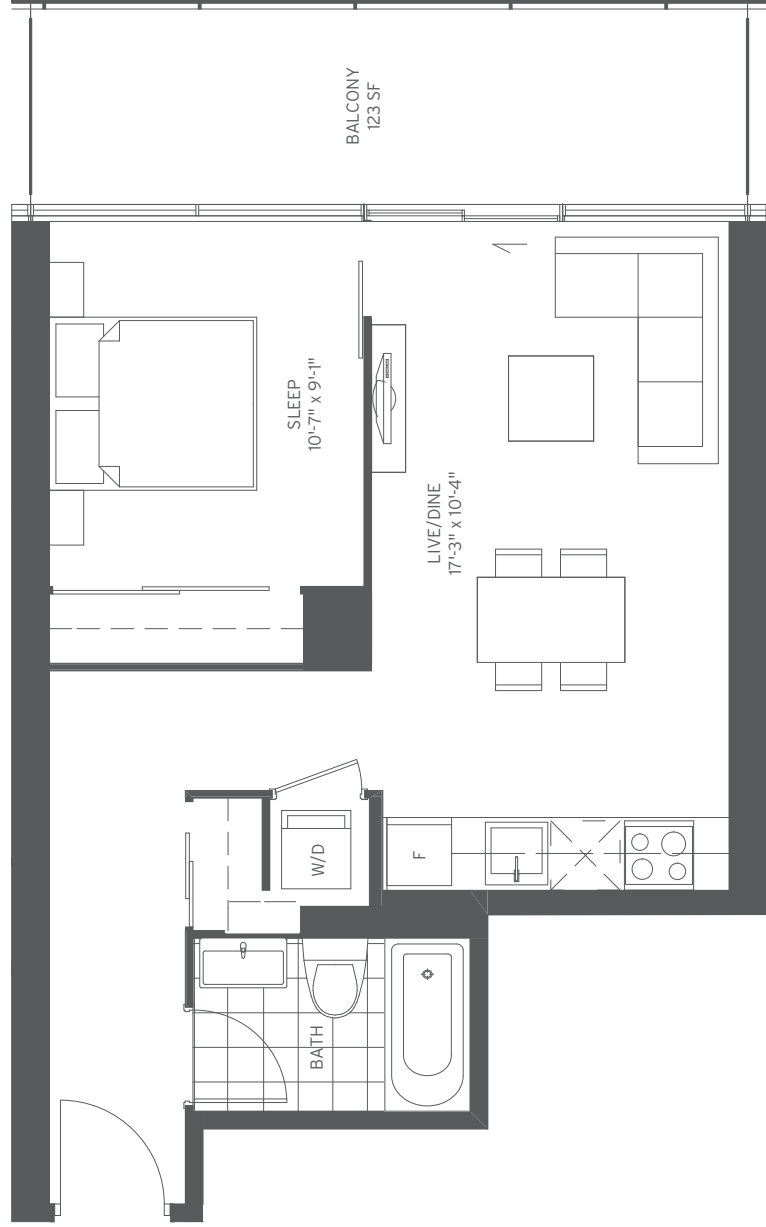

FLOORS: 10/15

ONE BEDROOM INTERIOR 520 SF

8E

Sizes and specifications subject to change without notice. E. + O.E.