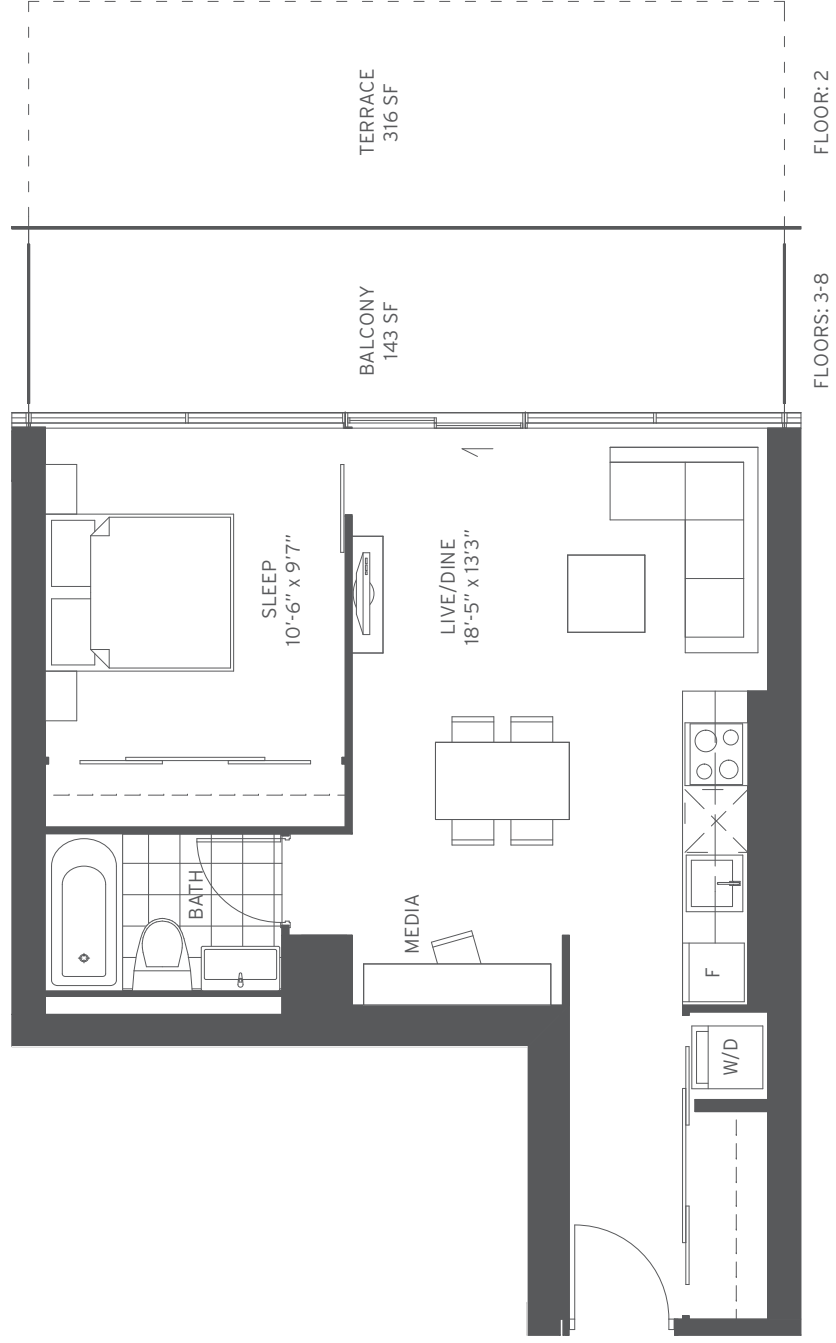

**STUDIO INTERIOR 377 SF**

Sizes and specifications subject to change without notice. E.+O.E.

6P

**ONE BEDROOM + MEDIA INTERIOR 562 SF**

Sizes and specifications subject to change without notice. E.+O.E.

**PRIO**