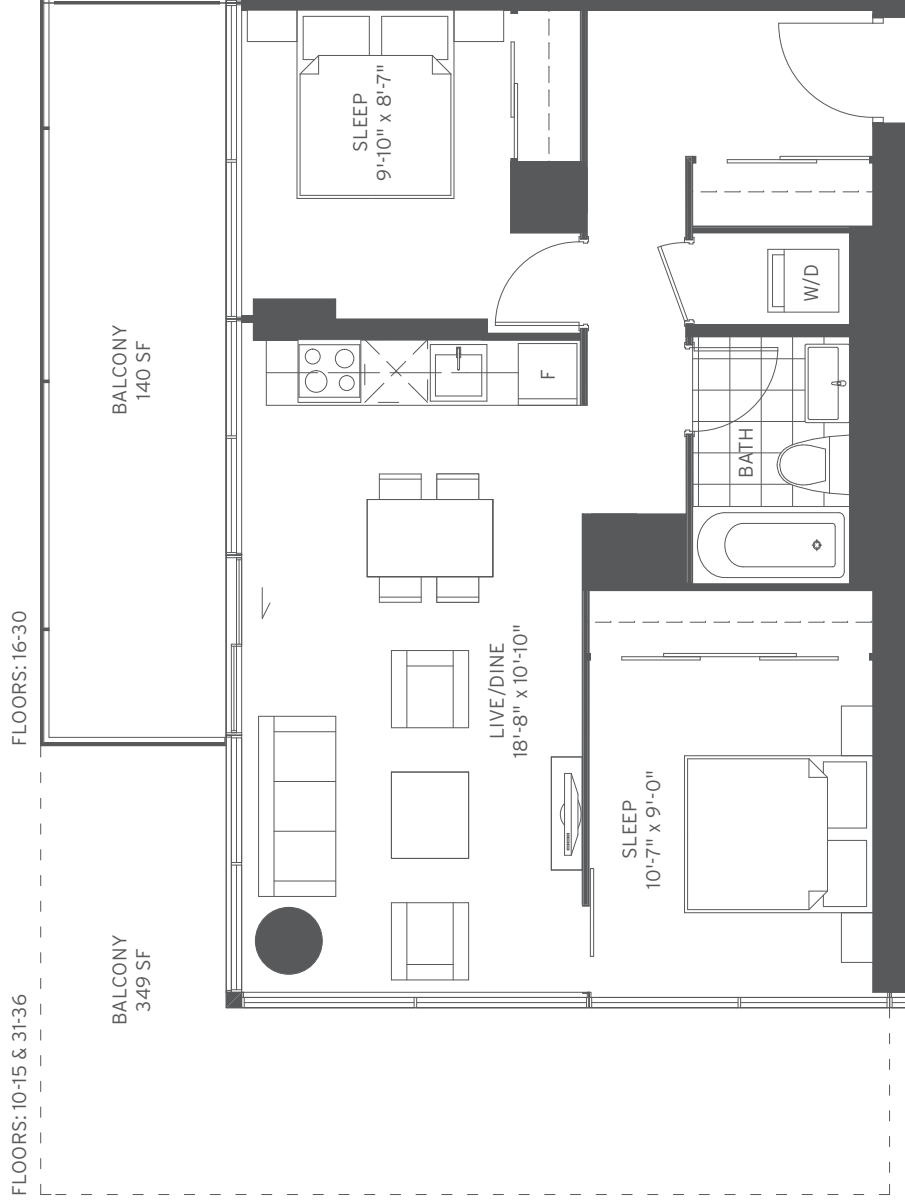

TWO BEDROOM INTERIOR 681 SF