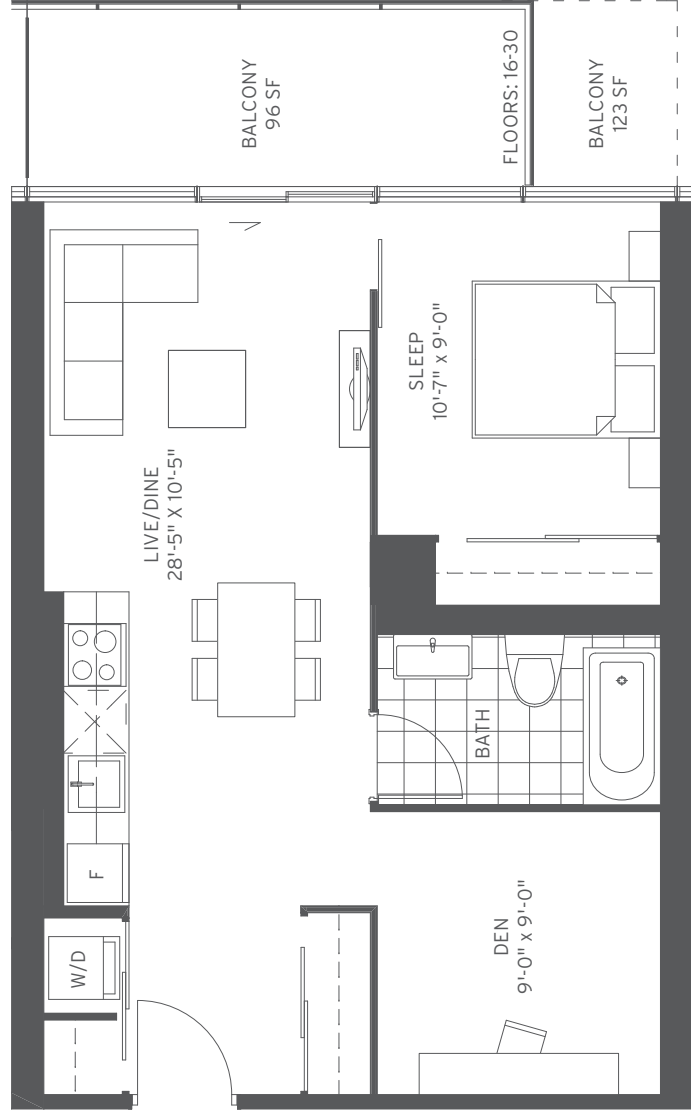

# 5

FLOORS: 16-30

FLOORS: 10/15/31/36

## ONE BEDROOM + DEN INTERIOR 613 SF

Sizes and specifications subject to change without notice. E + O. E.