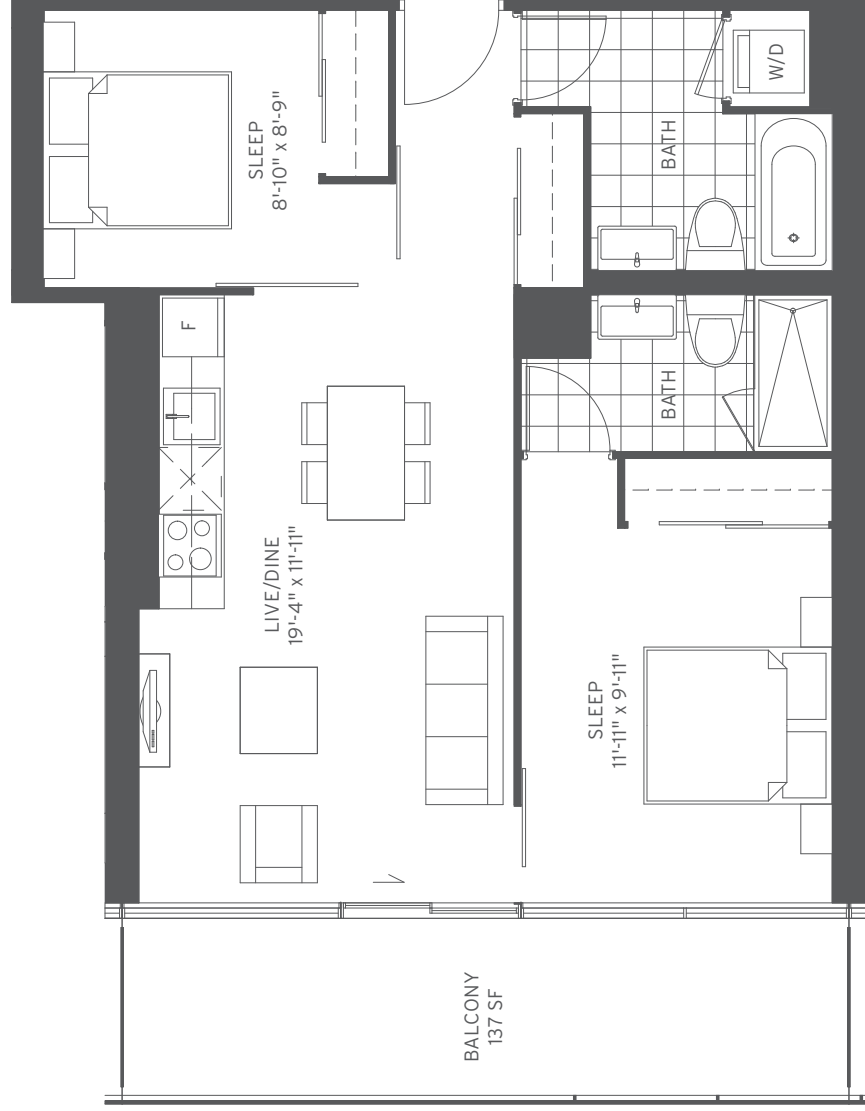

# ET13

Sizes and specifications subject to change without notice. E. + O.E.

FLOORS: 11/15 / 31/36

FLOORS: 16/30

## TWO BEDROOM INTERIOR 714 SF

FLOORS: 16-30

FLOORS: 10-15 / 31-36