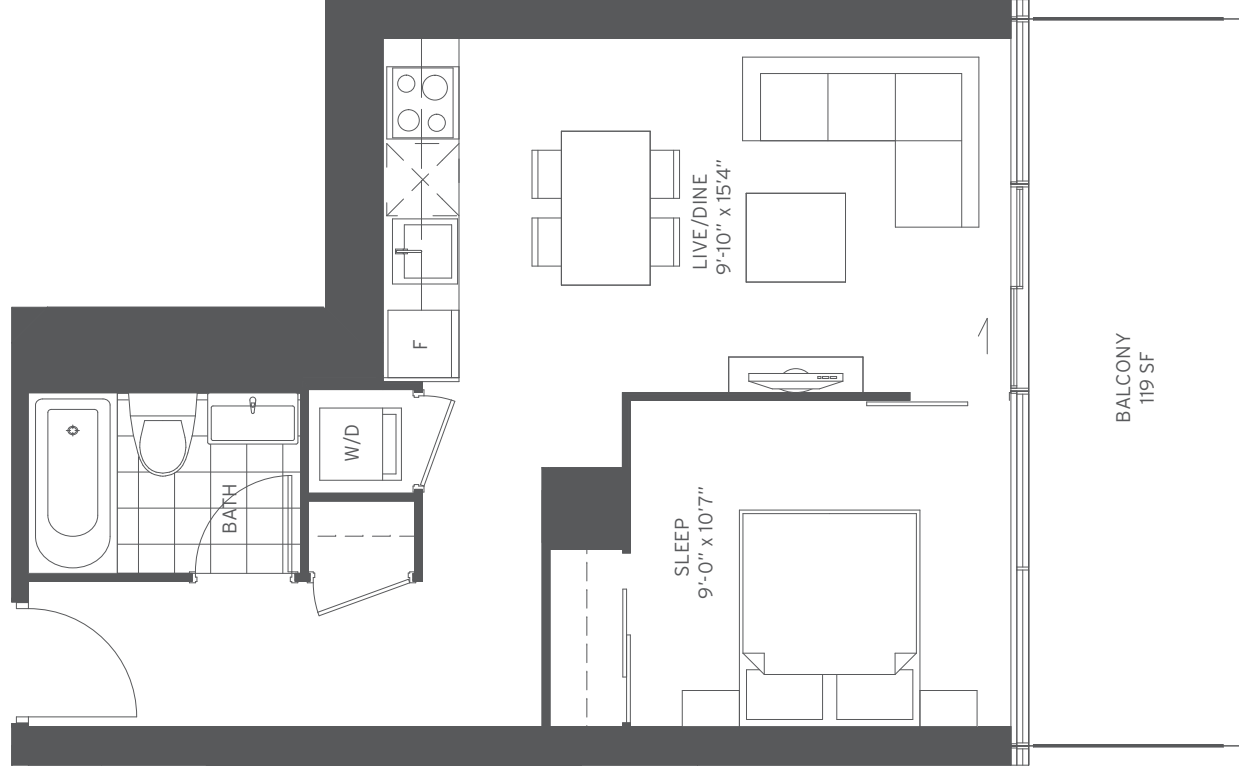

ONE BEDROOM INTERIOR 498 SF

Sizes and specifications subject to change without notice. E.+O.E.

415