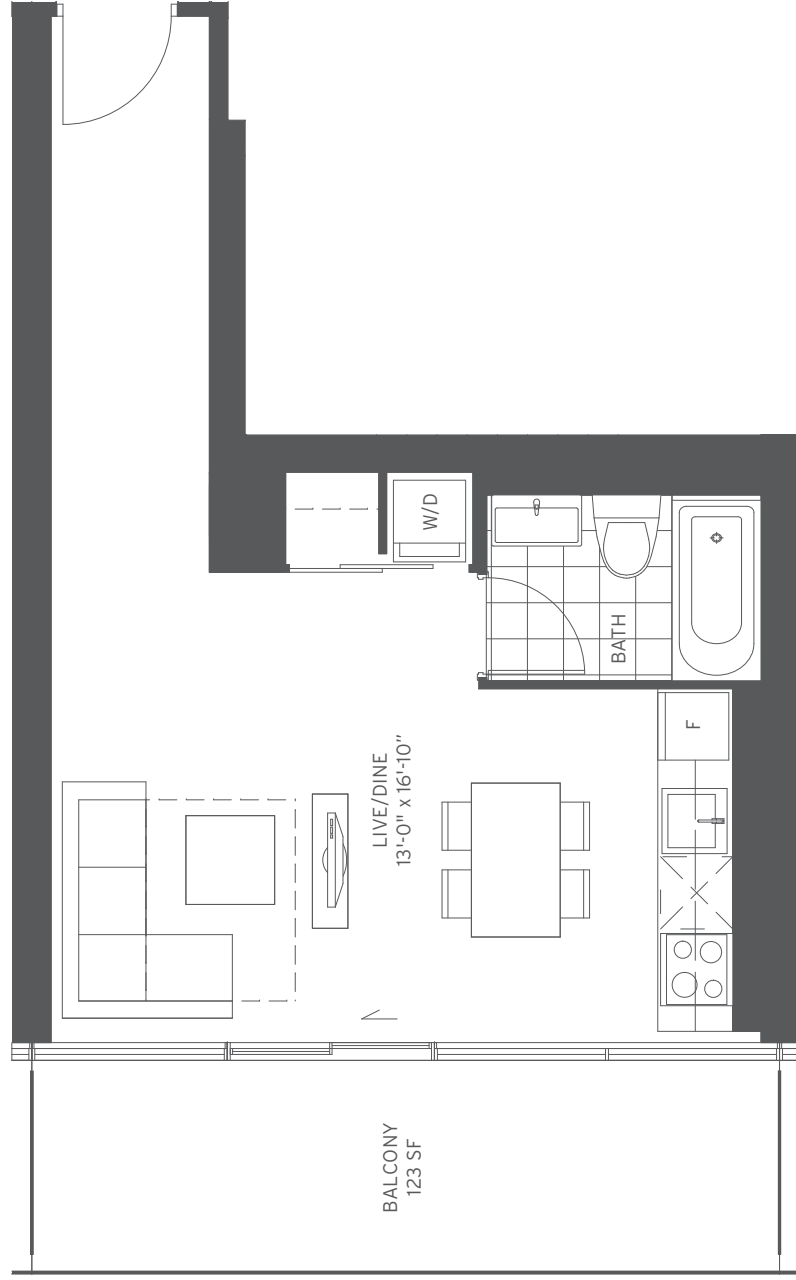

**619**

**ONE BEDROOM + DEN INTERIOR 561 SF**

Sizes and specifications subject to change without notice. E.+O.E.

P20

**STUDIO INTERIOR 429 SF**

Sizes and specifications subject to change without notice. E.+O.E.