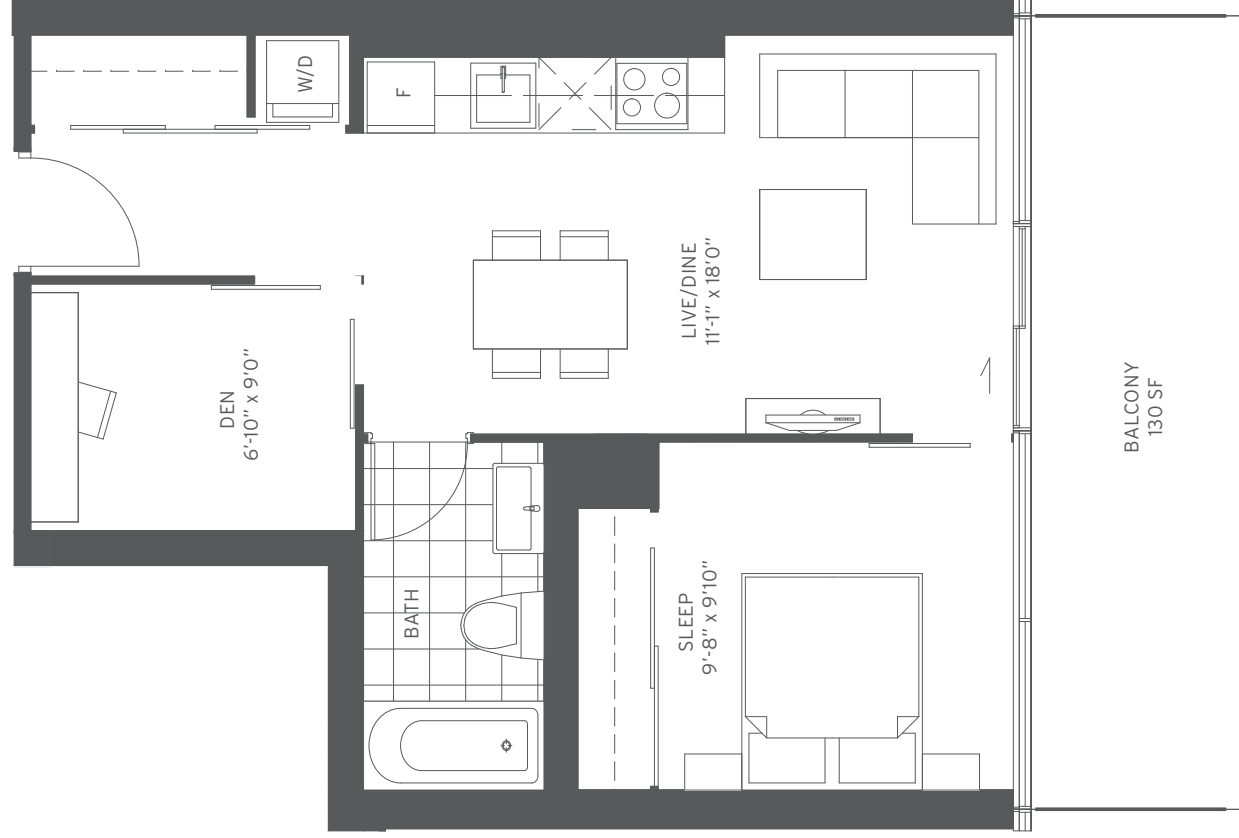

12

**TWO BEDROOM INTERIOR 709 SF**

Sizes and specifications subject to change without notice. E.+O.E.

**Pr3**

**ONE BEDROOM + DEN INTERIOR 561 SF**

Sizes and specifications subject to change without notice. E.+O.E.