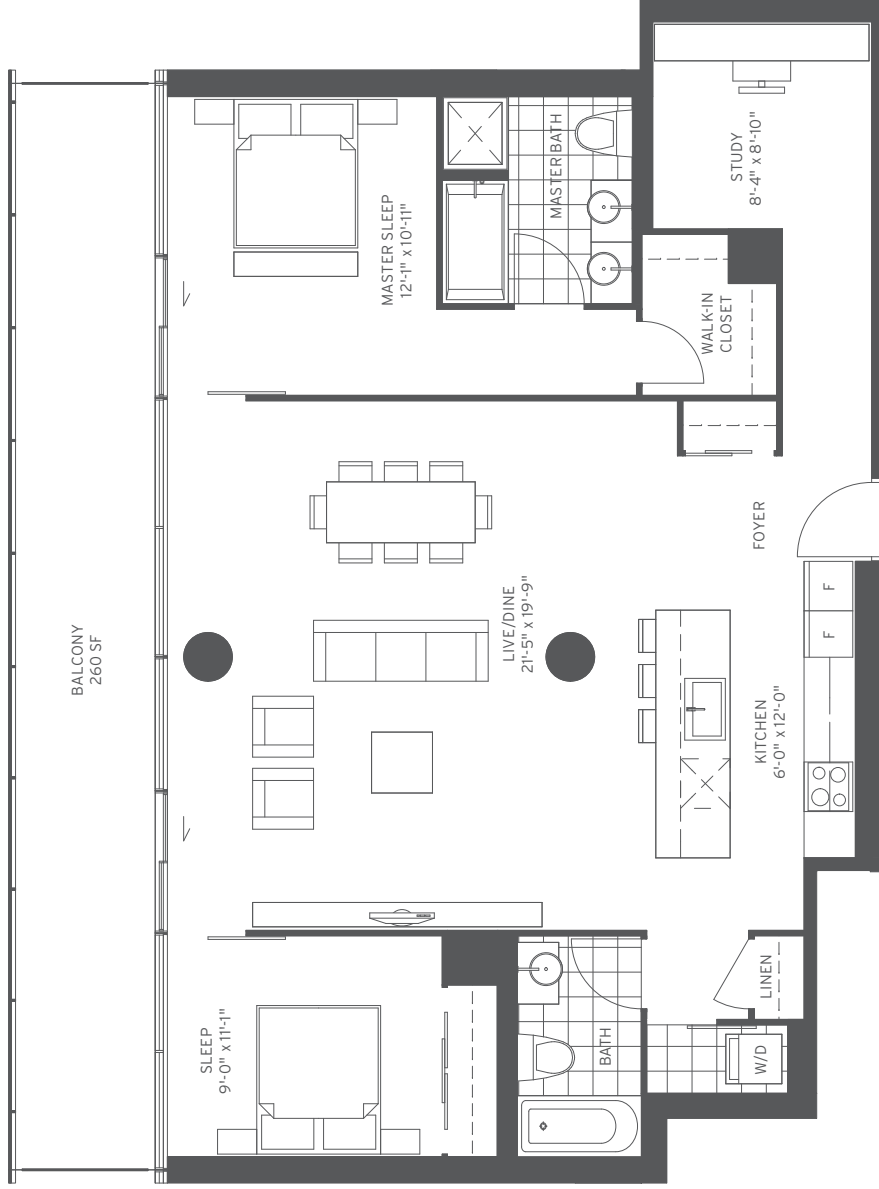

FLOOR 3A/36

TWO BEDROOM + DEN INTERIOR 1279 SF

PH

Sizes and specifications subject to change without notice. E + O. E.