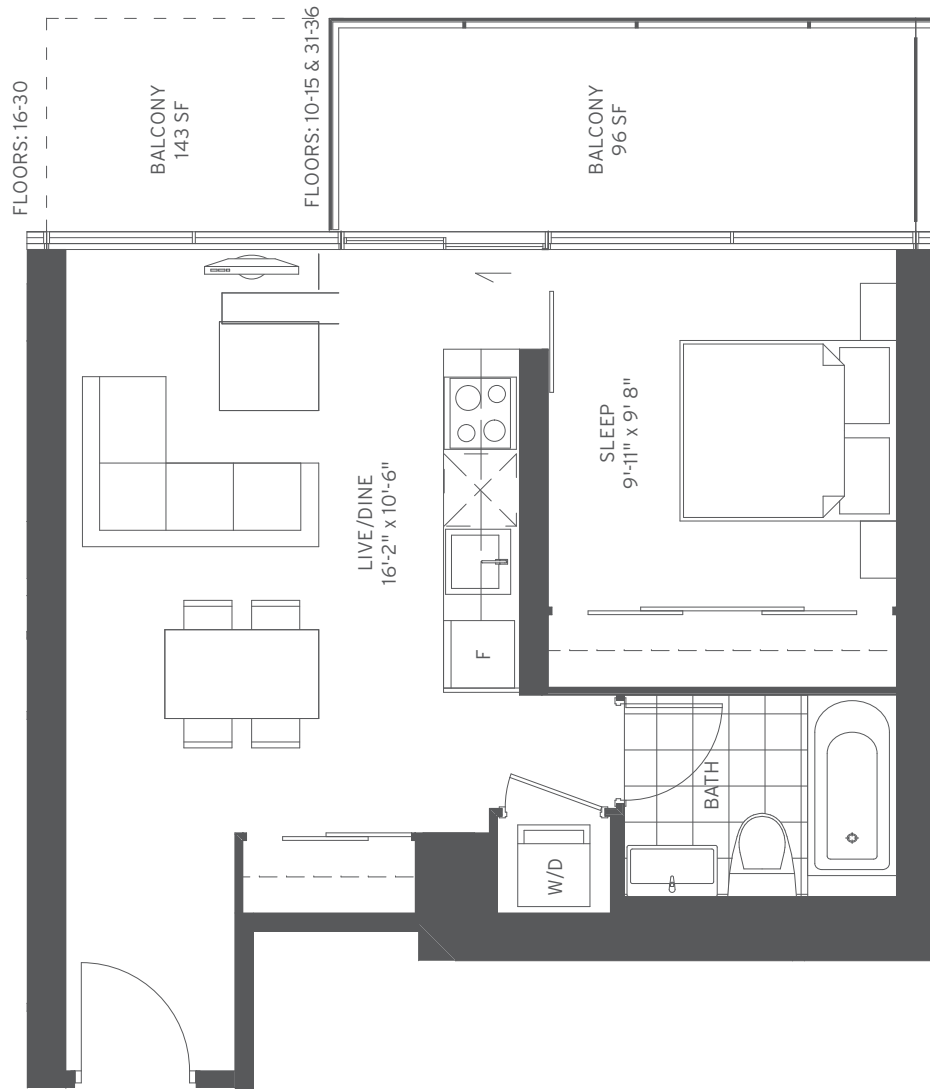

FLOORS: 16-30

FLOORS: 10/15/31/36

ONE BEDROOM INTERIOR 503 SF

Sizes and specifications subject to change without notice. E.+O.E.

5