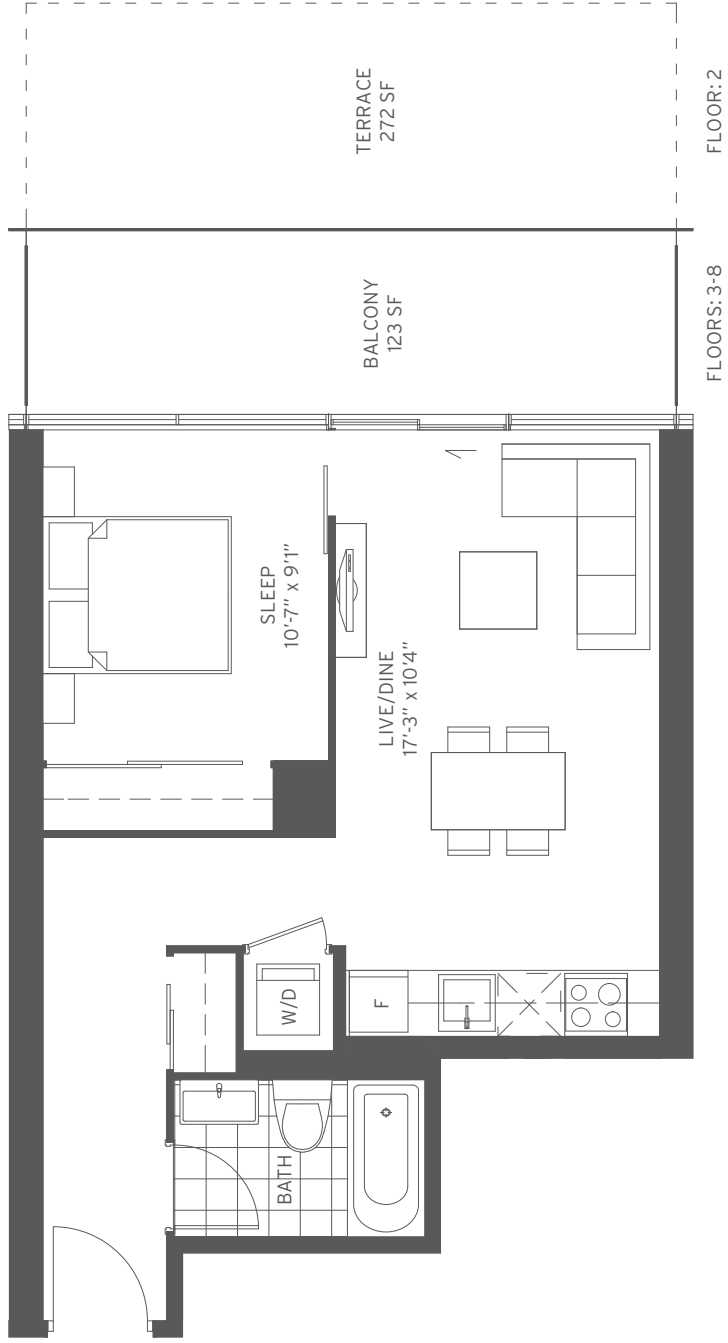

ONE BEDROOM INTERIOR 520 SF

Sizes and specifications subject to change without notice. E + O. E.

PRE