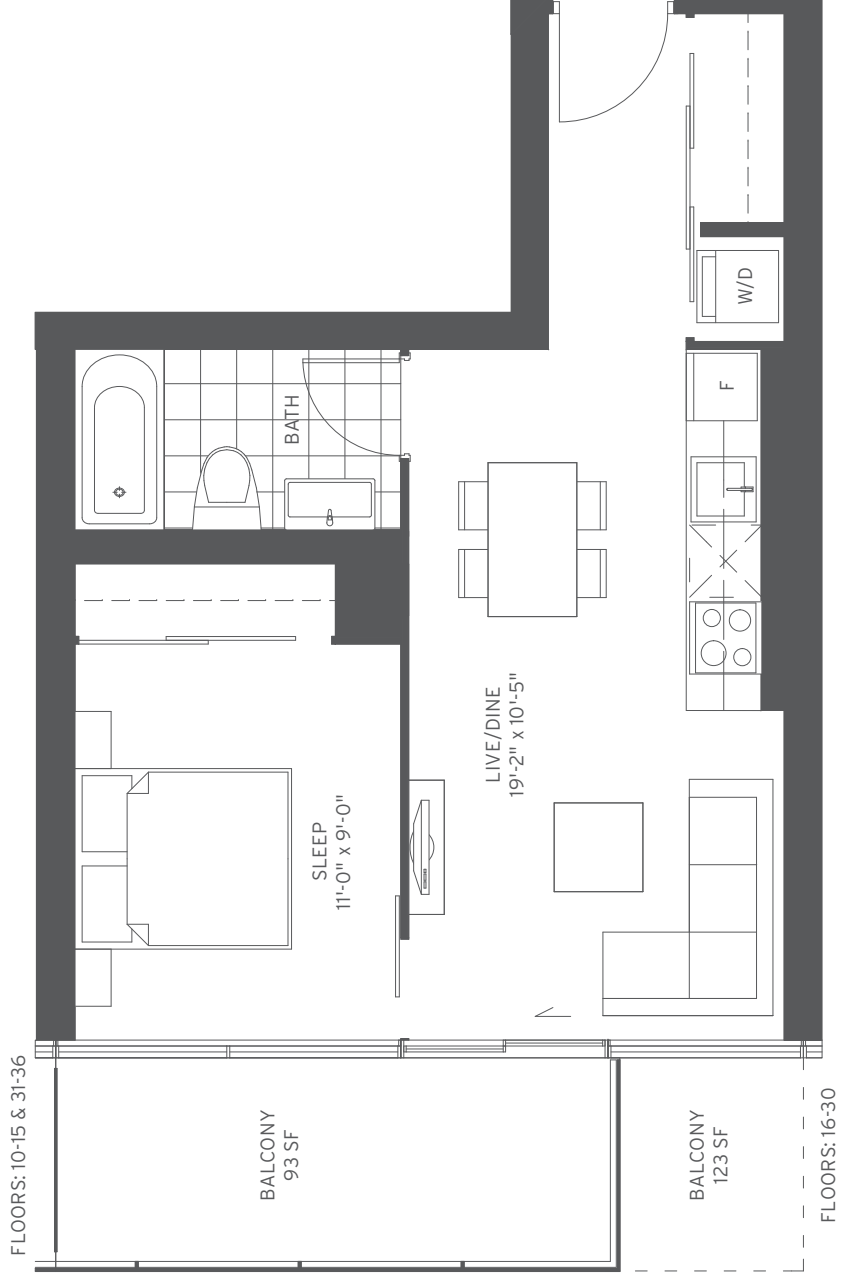

## TWO BEDROOM INTERIOR 794 SF

Sizes and specifications subject to change without notice. E.+O.E.

**TWO BEDROOM INTERIOR 794 SF**

Sizes and specifications subject to change without notice. E.+O.E.

10

**ONE BEDROOM INTERIOR 499 SF**