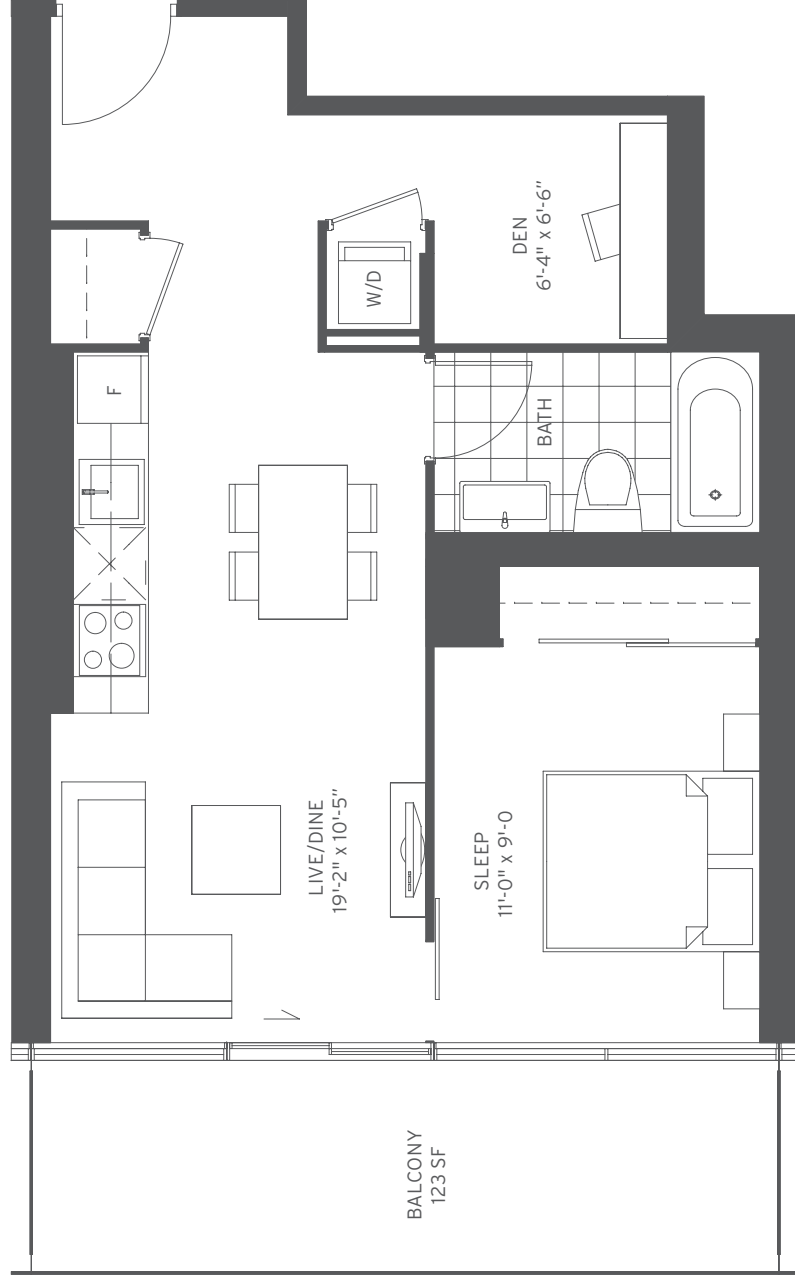

**ONE BEDROOM INTERIOR 520 SF**

Sizes and specifications subject to change without notice. E + O. E.

**PRE**

**ONE BEDROOM + DEN INTERIOR 561 SF**

Sizes and specifications subject to change without notice. E.+O.E.