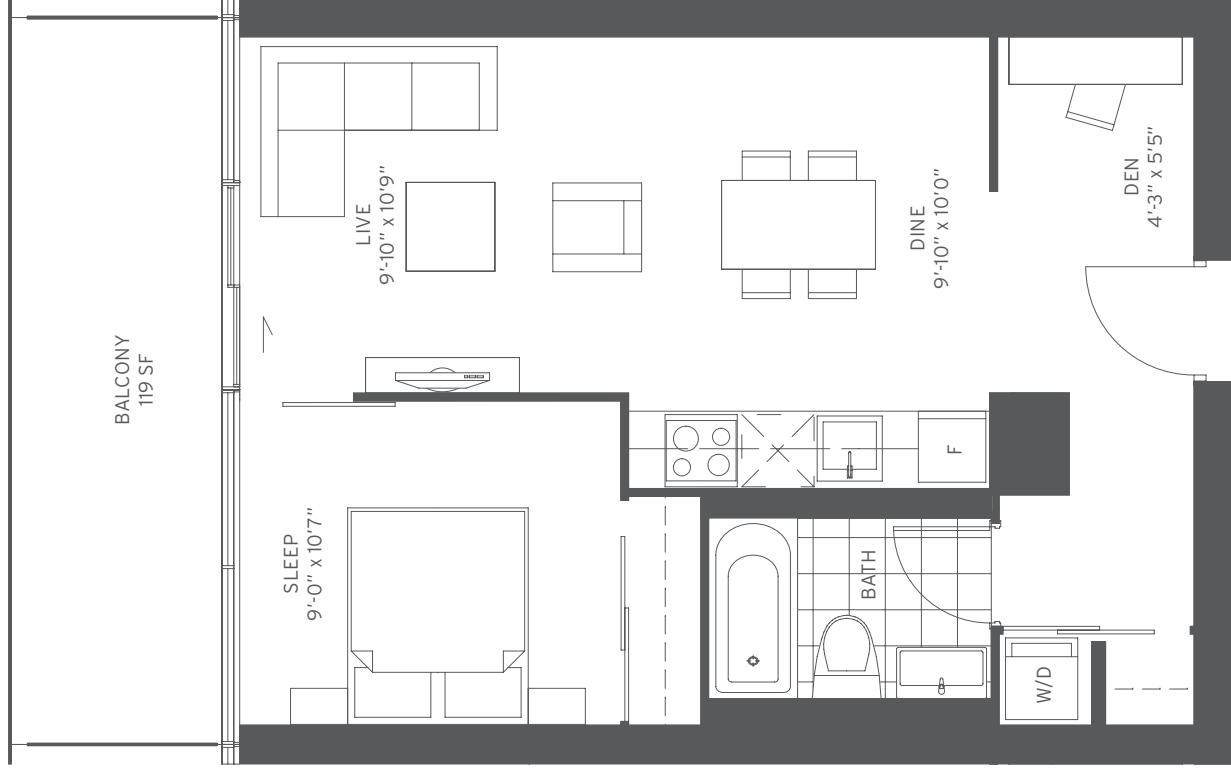

ONE BEDROOM + DEN INTERIOR 564 SF

Sizes and specifications subject to change without notice. E.+O.E.

P4/5/6