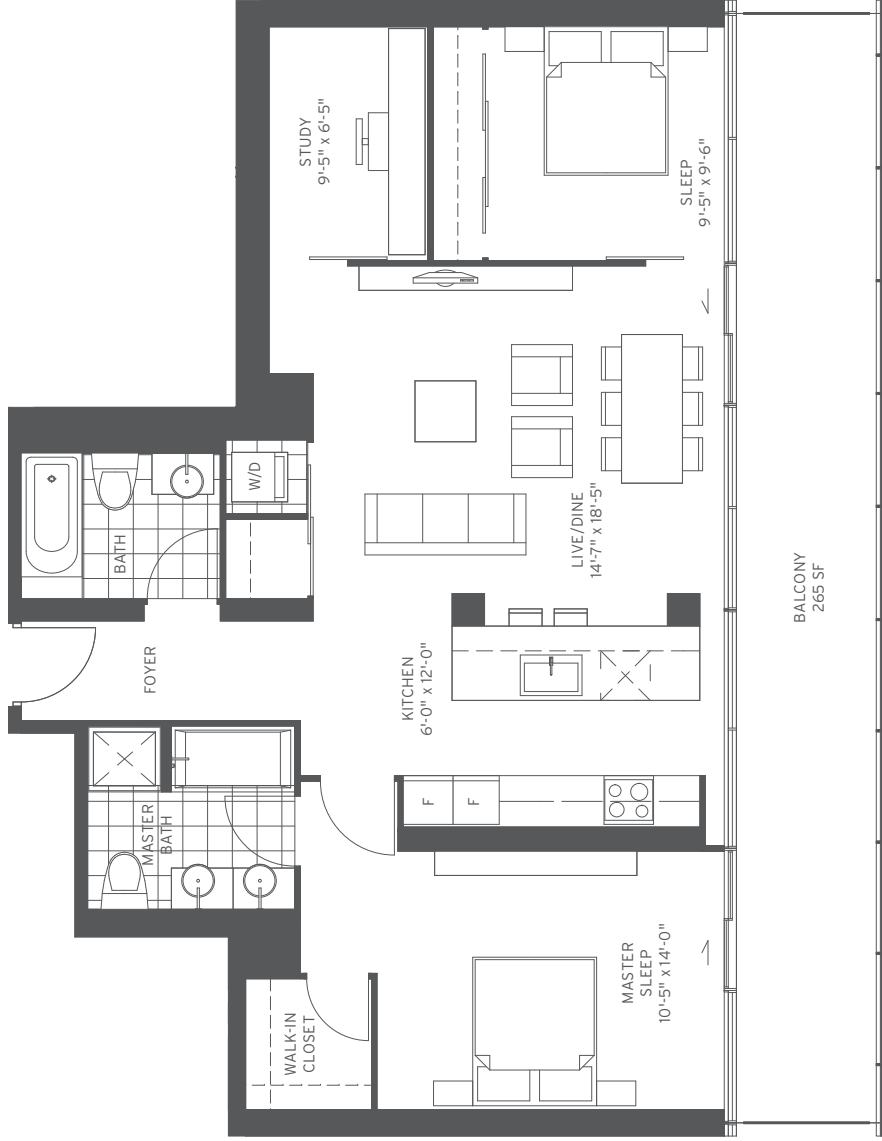

FLOOR 3A/36

TWO BEDROOM + DEN INTERIOR 1082 SF

PH 4