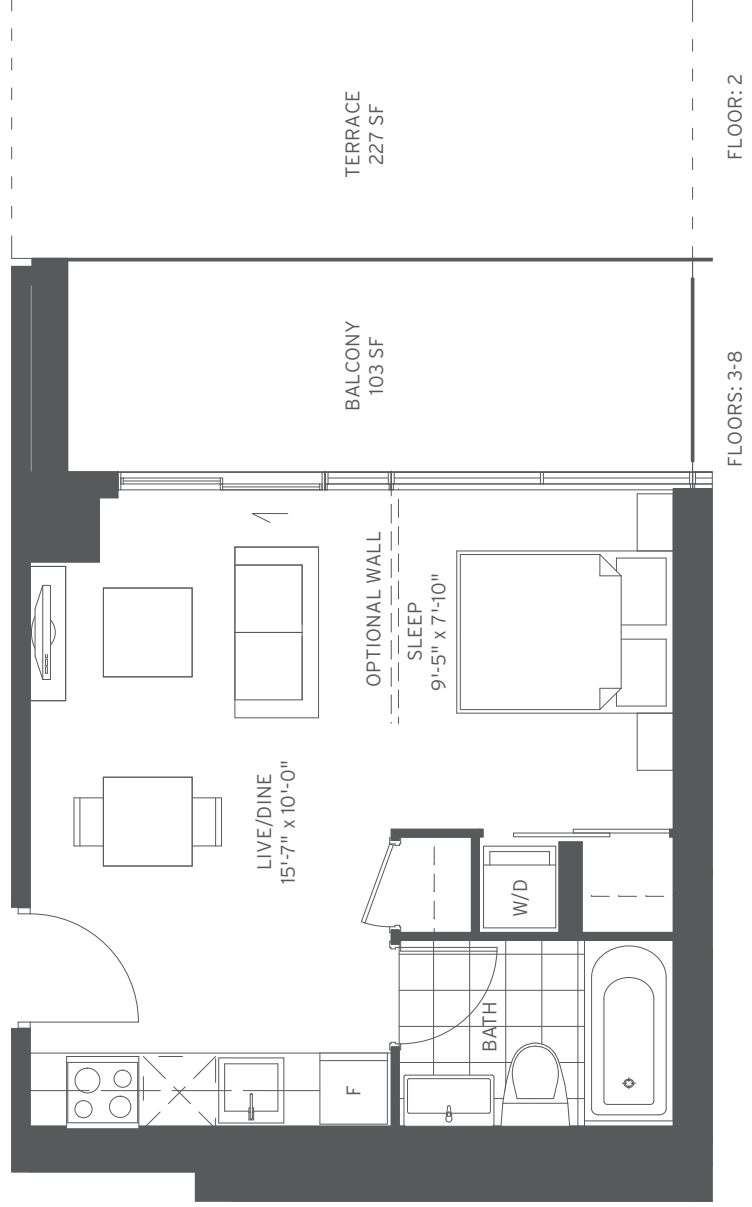

STUDIO INTERIOR 377 SF

Sizes and specifications subject to change without notice. E.+O.E.

6P