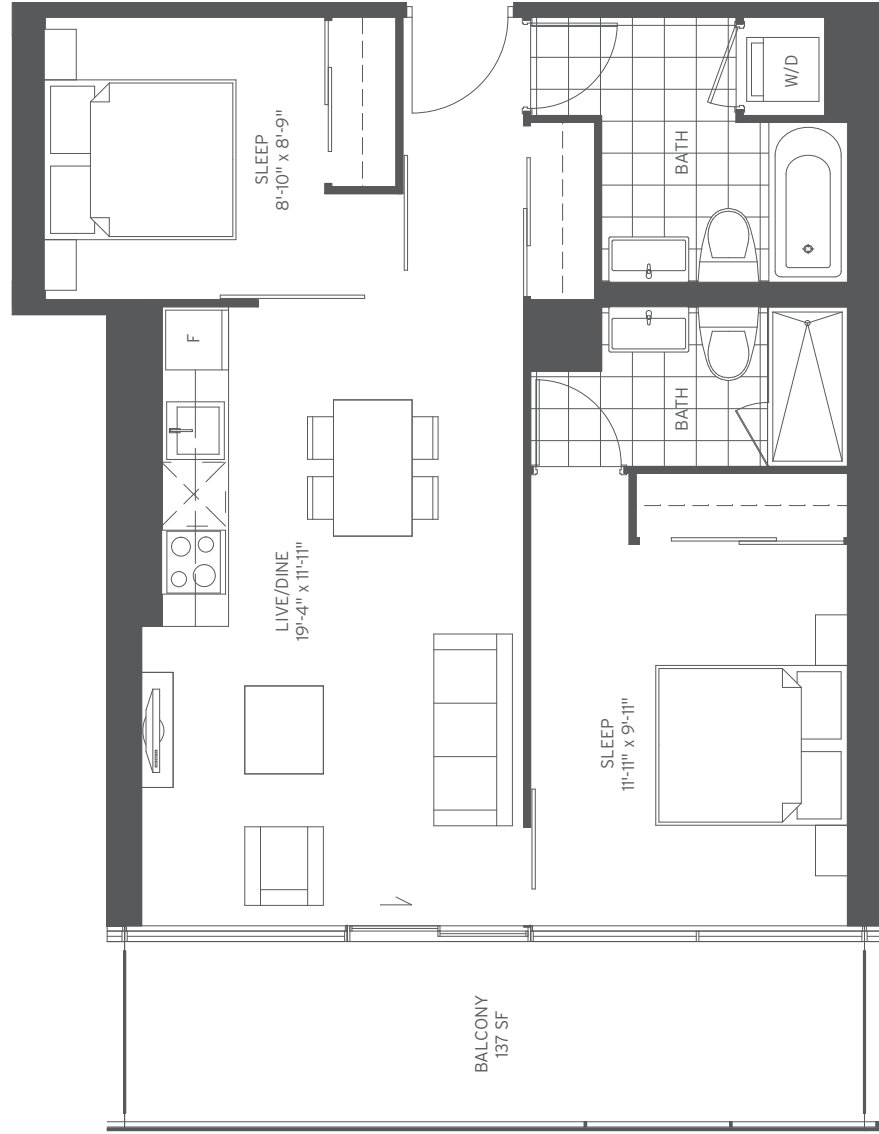

## ONE BEDROOM INTERIOR 714 SF

# 714

**ONE BEDROOM + DEN INTERIOR 556 SF**

Sizes and specifications subject to change without notice. E. + O.E.

**LET 2**

FLOORS: 10-15

## ONE BEDROOM INTERIOR 514 SF

Sizes and specifications subject to change without notice. E. + O.E.