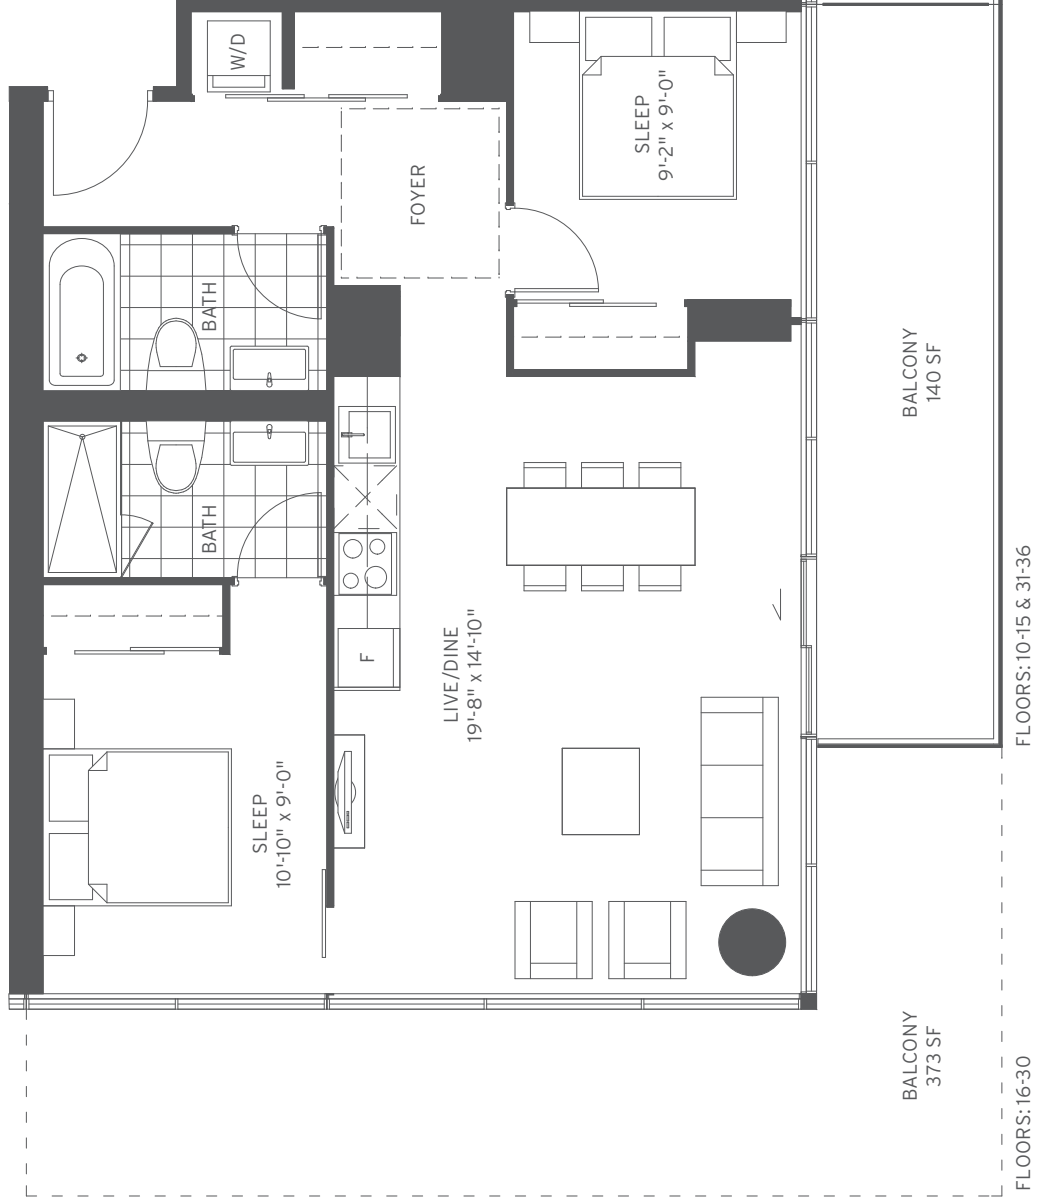

TWO BEDROOM INTERIOR 794 SF

Sizes and specifications subject to change without notice. E.+O.E.

10